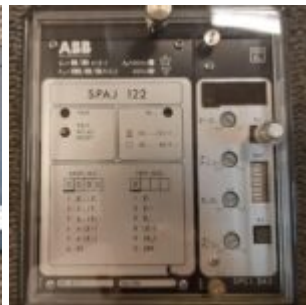

Abb SPAJ 122 - ABB

Manufacturer: ABB

Model: SPAJ 122

Description: Abb Strömberg Power Relay case type: SPTK

Serial No: 1000

Condition: New

Stock: 1

External ID: 2747800

Internal ID: 11743

Category: Electrical Equipment

Subcategory: PLC Equipment

Dimension (L x B x H) [m]: 0,30X0,15X0,17

Weight [kg]: 4

URL: <https://www.modernamericanrecyclingservices.com/equipment/abb-spaj-122-2747800/>