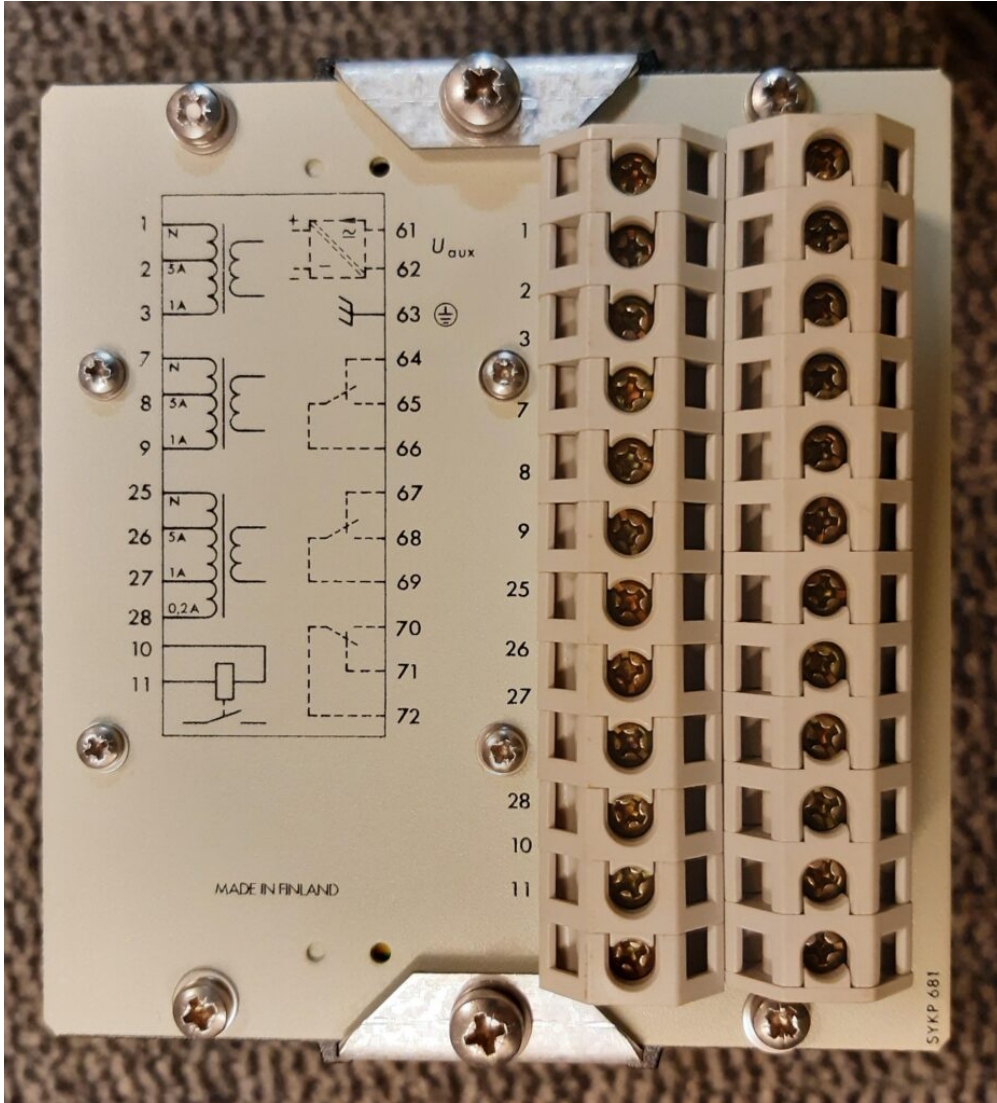

Abb SPAJ 122

Description: Abb Strömberg Power Relay case type: SPTK
External ID: 2747800
Category: Electrical Equipment
Subcategory: PLC Equipment

Manufacturer: ABB

Model: SPAJ 122

Serial No: 1000

Part No: —

Year: —

Weight [kg]: 3,5

Dimension (L x B x H) [m]: 0,30X0,15X0,17

Condition: New

Tag No: —

URL: <https://www.modernamericanrecyclingservices.com/equipment/abb-spaj-122-2747800/>

Frederikshavn, Denmark

European Large Scale Recycling