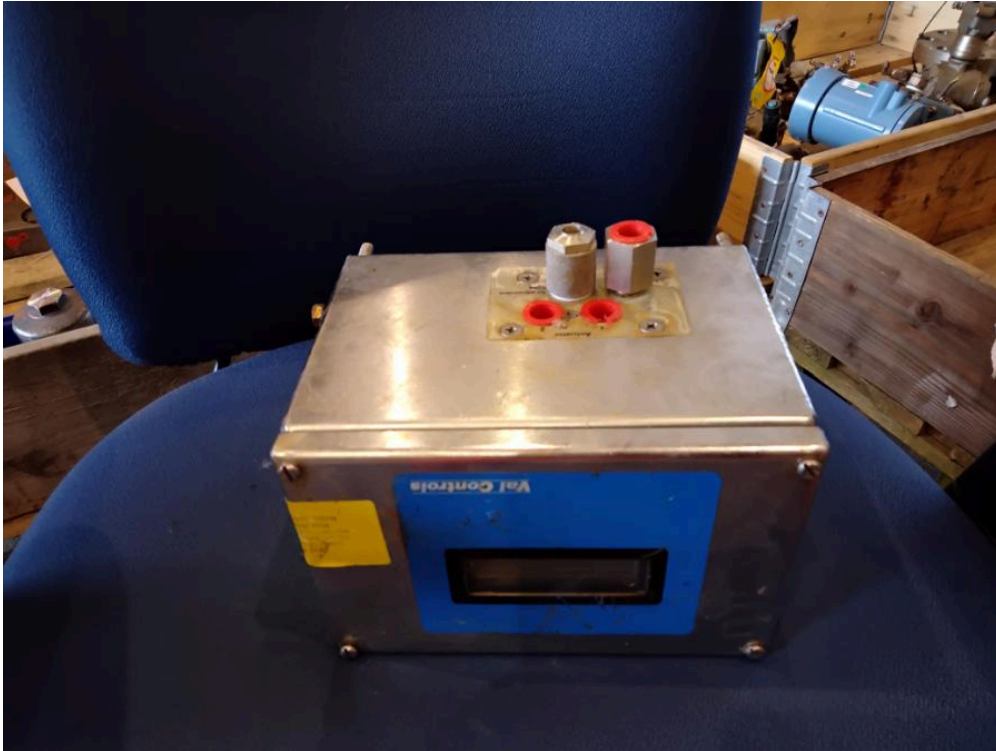

Actuator

Description: Actuator volume: 2.5-30 L Actuator type: double Acting Actuator Linear/Rotary Supply Pressure: 4-8 bar Transmitter: 4-20mA Type No. 101610/RL

External ID: 1340171

Category: Electrical Equipment

Subcategory: Actuator

Manufacturer: Val Controls

Model: EPP2000 DA

Serial No: 2009-0077

Part No: —

Year: 2009

Weight [kg]: 5

Dimension (L x B x H) [m]: 0.18x0.13x0.13

Condition: Used

Tag No: —

URL: <https://www.modernamericanrecyclingservices.com/equipment/actuator-1340171/>

Frederikshavn, Denmark

European Large Scale Recycling

Sandholm 55H
9900 Frederikshavn

+45 53365179
kim@mars-eu.dk