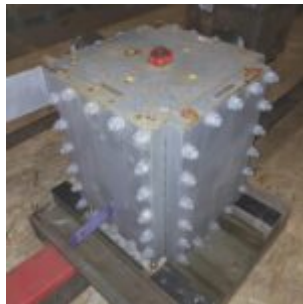

Alfa Laval welded plate heat exchanger

Description: Alfa Laval compabloc, compact welded plate heat exchanger Volume: 32.7L x2

External ID: 2408971

Category: Heat Exchanger

Subcategory: Plate Heat Exchanger

Manufacturer: Alfa Laval

Model: CP30-7173

Serial No: —

Part No: —

Year: 2019

Weight [kg]: 581.7

Dimension (L x B x H) [m]: 1x1x0.8

Condition: Good