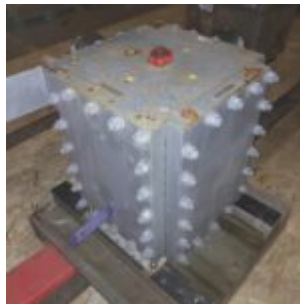

Alfa Laval welded plate heat exchanger

Description: Alfa Laval compabloc, compact welded plate heat exchanger Volume: 32.7L x2

External ID: 2408971

Category: Heat Exchanger

Subcategory: Plate Heat Exchanger

Manufacturer: Alfa Laval

Model: CP30-7173

Serial No: —

Part No: —

Year: 2019

Weight [kg]: 581.7

Dimension (L x B x H) [m]: 1x1x0.8

Condition: Good