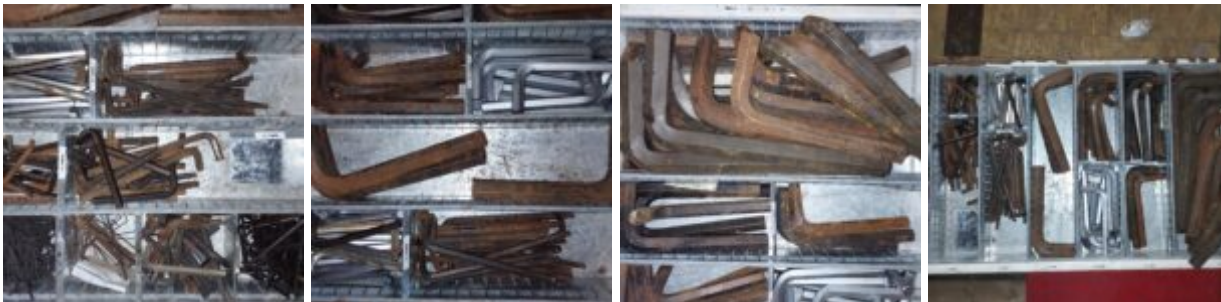

Allen key LOT

Description: LOT with a variety of Allen keys. Some are rusty but generally in good conditions

External ID: 2401420

Category: Deck Equipment

Manufacturer: Unknown

Model: —

Serial No: —

Part No: —

Year: —

Weight [kg]: 200

Dimension (L x B x H) [m]: 1.2x0.4x0.2

Condition: Good

Tag No: —

URL: <https://www.modernamericanrecyclingservices.com/equipment/allen-key-lot-2401420/>

Frederikshavn, Denmark

European Large Scale Recycling