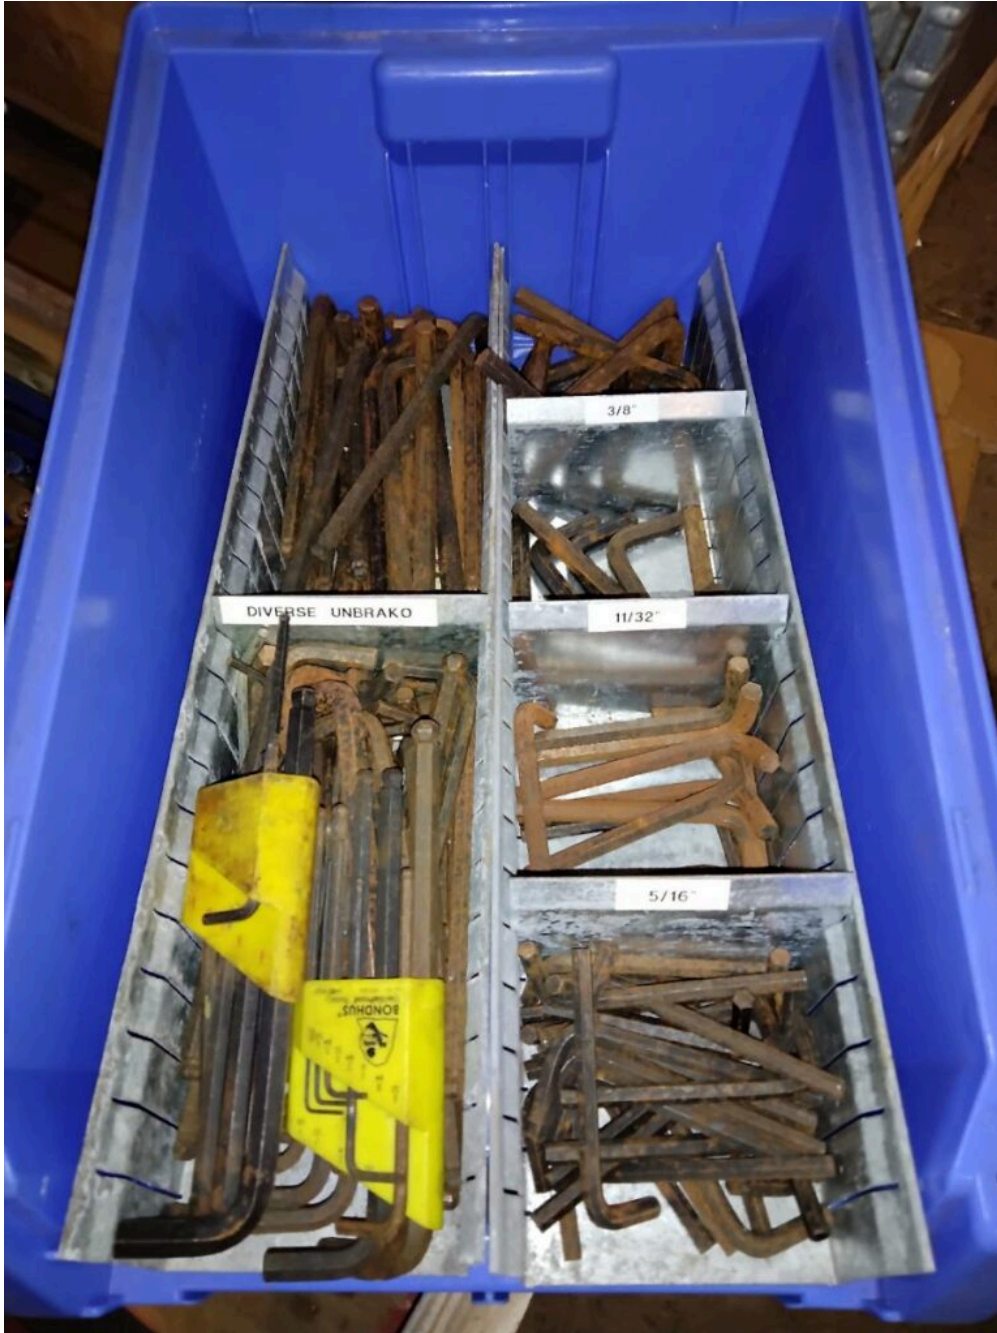

## Allen wrench LOT

**Description:** Variety of Allen wrenches

**Condition:** Used

**Stock:** 1

---

**External ID:** 2040147

**Internal ID:** 11019

**Category:** Tools & Machinery

**Subcategory:** Tools Lots

**Dimension (L x B x H) [m]:** 1x0.5x0.4

**Weight [kg]:** 15

**URL:** <https://www.modernamericanrecyclingservices.com/equipment/allen-wrench-lot-2040147/>

---

Frederikshavn, Denmark