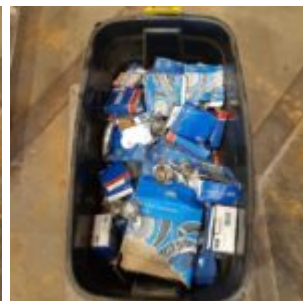

## Ball bearing SKF

**Description:** SKF Ball Bearing Various sizes

**External ID:** 1070420

**Category:** Engines

**Subcategory:** Spareparts

---

**Manufacturer:** SKF

**Model:** —

**Serial No:** —

**Part No:** —

**Year:** —

**Weight [kg]:** 45

**Dimension (L x B x H) [m]:** —

**Condition:** New

**Tag No:** —

**URL:** <https://www.modernamericanrecyclingservices.com/equipment/ball-bearing-skf-1070420/>