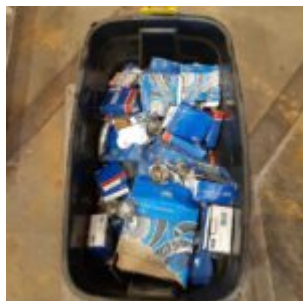

## Ball bearing SKF

**Description:** SKF Ball Bearing Various sizes

**External ID:** 1070420

**Category:** Engines

**Subcategory:** Spareparts

---

**Manufacturer:** SKF

**Model:** —

**Serial No:** —

**Part No:** —

**Year:** —

**Weight [kg]:** 45

**Dimension (L x B x H) [m]:** —

**Condition:** New

**Tag No:** —

**URL:** <https://www.modernamericanrecyclingservices.com/equipment/ball-bearing-skf-1070420/>