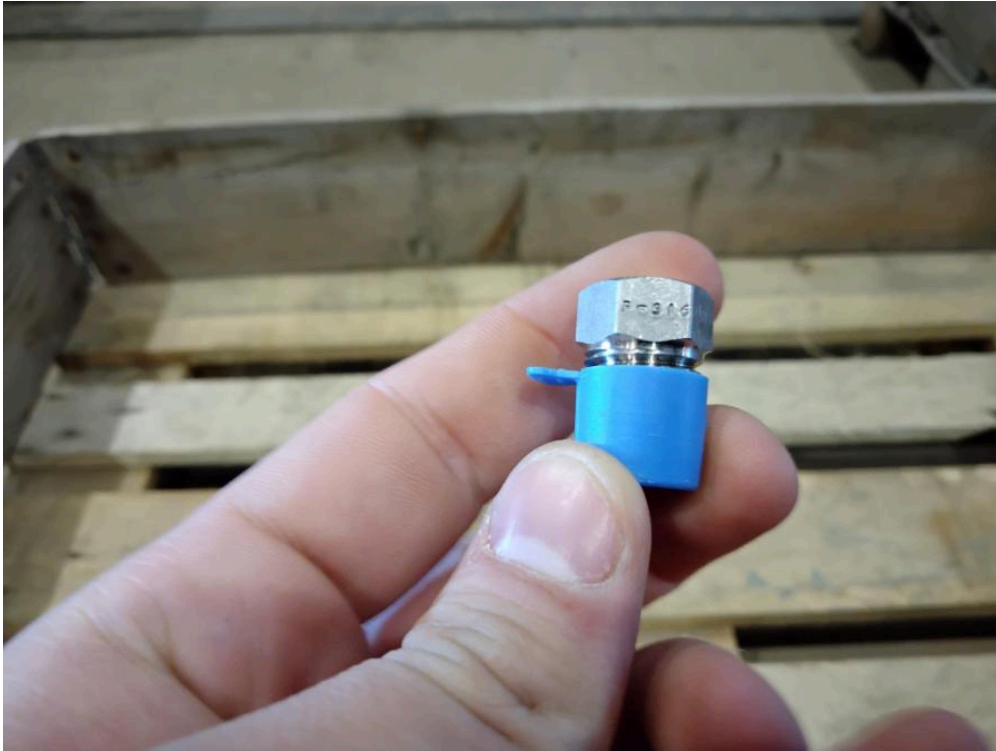

Blind Plug

Description: 14"
External ID: 1338712
Category: Hydraulic Equipment

Manufacturer: —
Model: —
Serial No: —
Part No: —
Year: —
Weight [kg]: 0,5
Dimension (L x B x H) [m]: —
Condition: —
Tag No: —

URL: <https://www.modernamericanrecyclingservices.com/equipment/blind-plug-1338712/>

Frederikshavn, Denmark

European Large Scale Recycling

Sandholm 55H
9900 Frederikshavn

+45 53365179
kim@mars-eu.dk