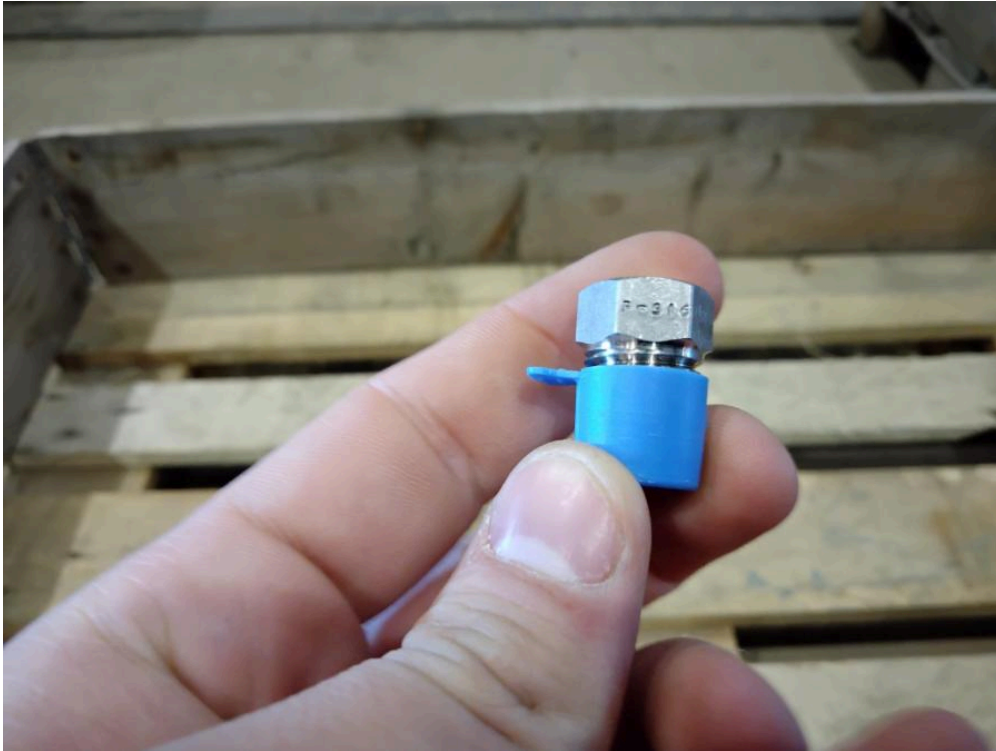

## Blind Plug

**Description:** 14"

**Stock:** 13

---

**External ID:** 1338712

**Internal ID:** 10512

**Category:** Hydraulic Equipment

**Weight [kg]:** 0,5

**URL:** <https://www.modernamericanrecyclingservices.com/equipment/blind-plug-1338712/>

---

Frederikshavn, Denmark

European Large Scale Recycling

Sandholm 55H  
9900 Frederikshavn

+45 53365179  
kim@mars-eu.dk