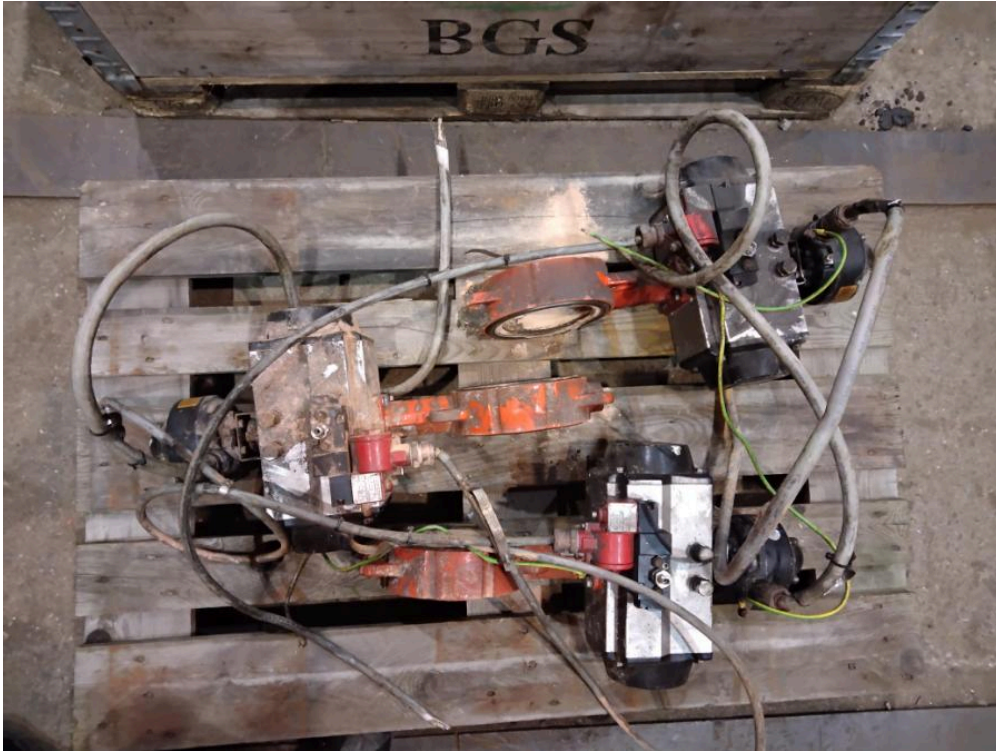

Butterfly Valve - Pneumatrol

Manufacturer: Pneumatrol

Model: EP000

Description: Valves Solenoid EP000 Basefa06ATEX0123 CE / EX / IP66

Stock: 3

External ID: 1139051

Internal ID: 10230

Category: Valves

Subcategory: Butterfly Valve

Weight [kg]: 23

URL: <https://www.modernamericanrecyclingservices.com/equipment/butterfly-valve-1139051/>

Frederikshavn, Denmark

European Large Scale Recycling

Sandholm 55H
9900 Frederikshavn