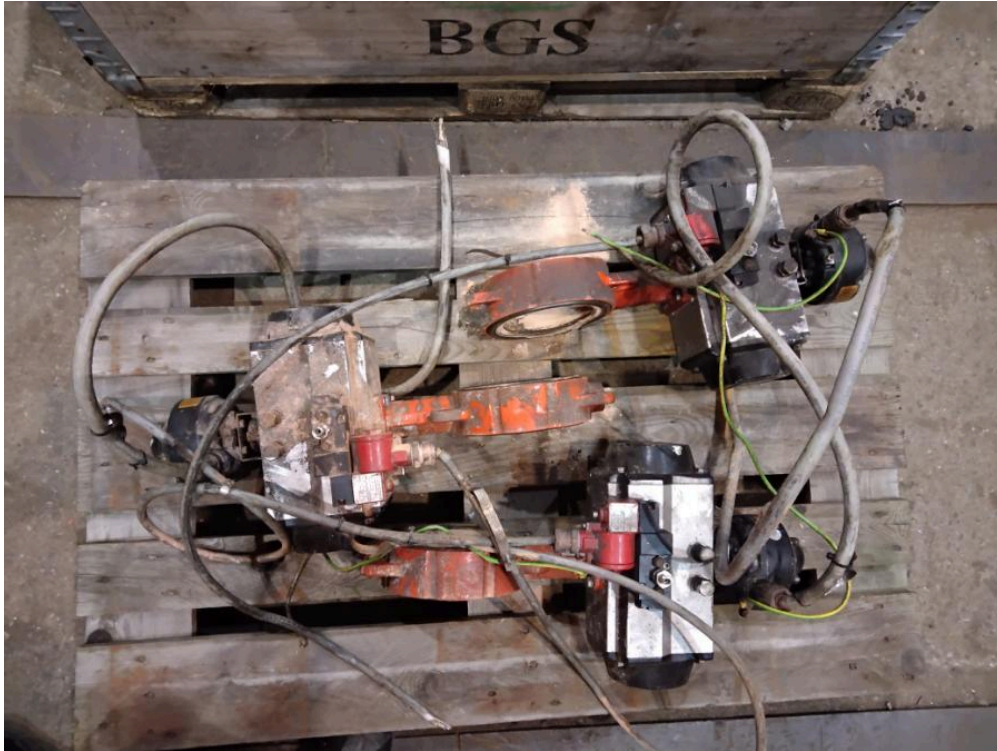

Butterfly Valve

Description: Valves Solenoid EP000 Baseefa06ATEX0123 CE / EX / IP66

External ID: 1139051

Category: Valves

Subcategory: Butterfly Valve

Manufacturer: Pneumatrol

Model: EP000

Serial No: —

Part No: —

Year: —

Weight [kg]: 23

Dimension (L x B x H) [m]: —

Condition: —

Tag No: —

URL: <https://www.modernamericanrecyclingservices.com/equipment/butterfly-valve-1139051/>

Frederikshavn, Denmark