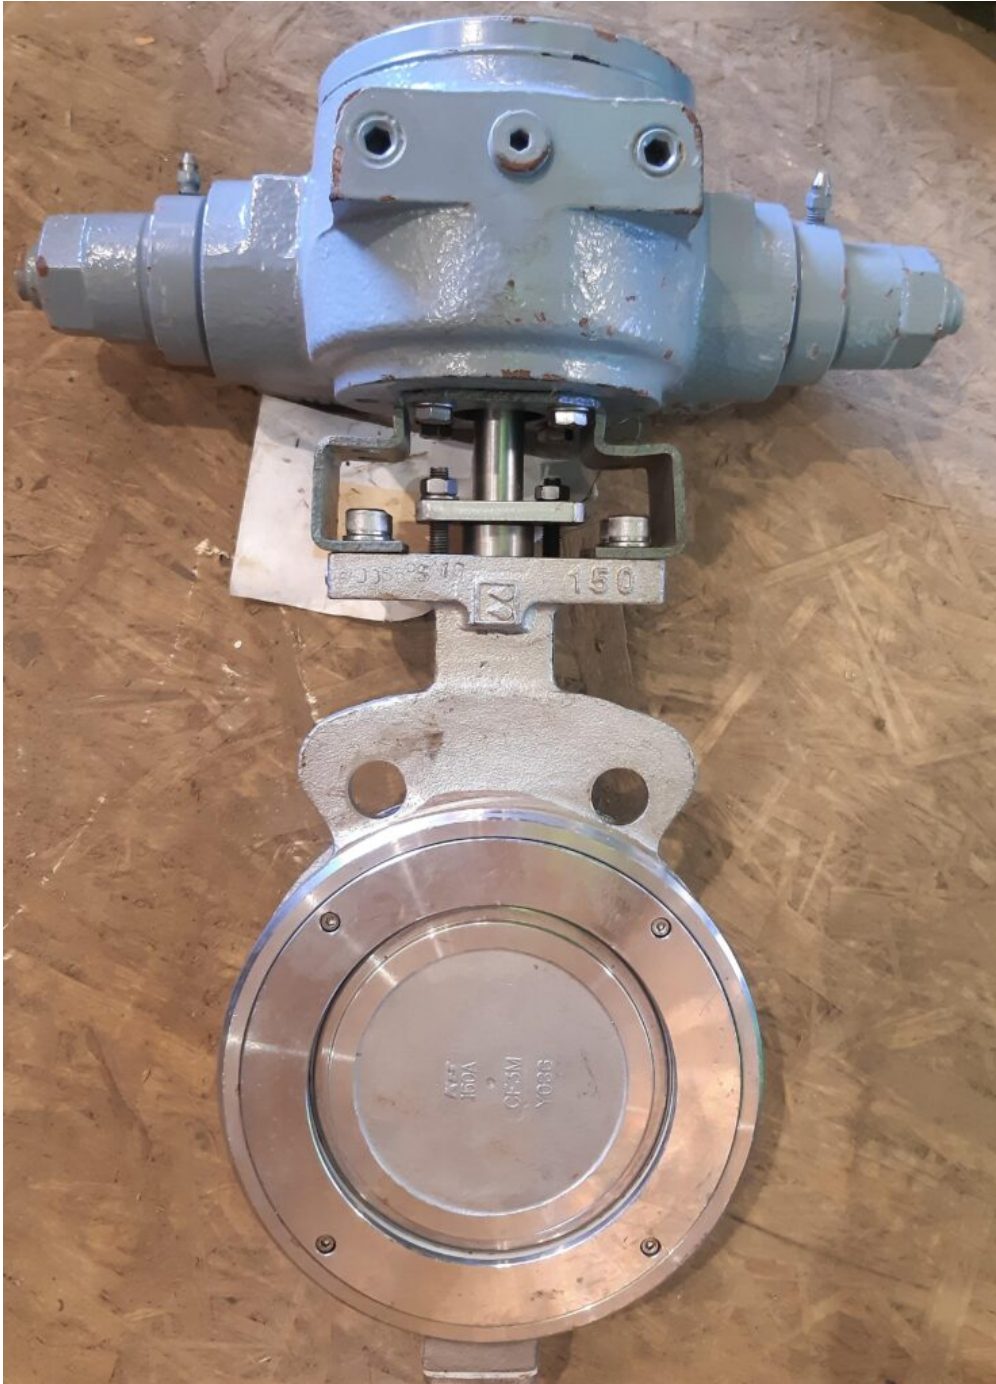

Butterfly valve with Hydraulic Actuator

Description: Scana, Hydraulic actuator Double acting type RA2 10 H1 Cephass Pipelines Corp.

Butterfly valve type SRS-.924 DN150 PN16

External ID: 2668438

Category: Valves

Subcategory: Butterfly Valve

Manufacturer: Cephass Pipelines Corp.

Model: type SRS-.924

Serial No: —

Part No: —

Year: —

Weight [kg]: 27

Dimension (L x B x H) [m]: 0,40X0,20X0,50

Condition: New

Tag No: —

URL:

<https://www.modernamericanrecyclingservices.com/equipment/butterfly-valve-with-hydraulic-actuator-2668438/>

Frederikshavn, Denmark

European Large Scale Recycling

Sandholm 55H
9900 Frederikshavn