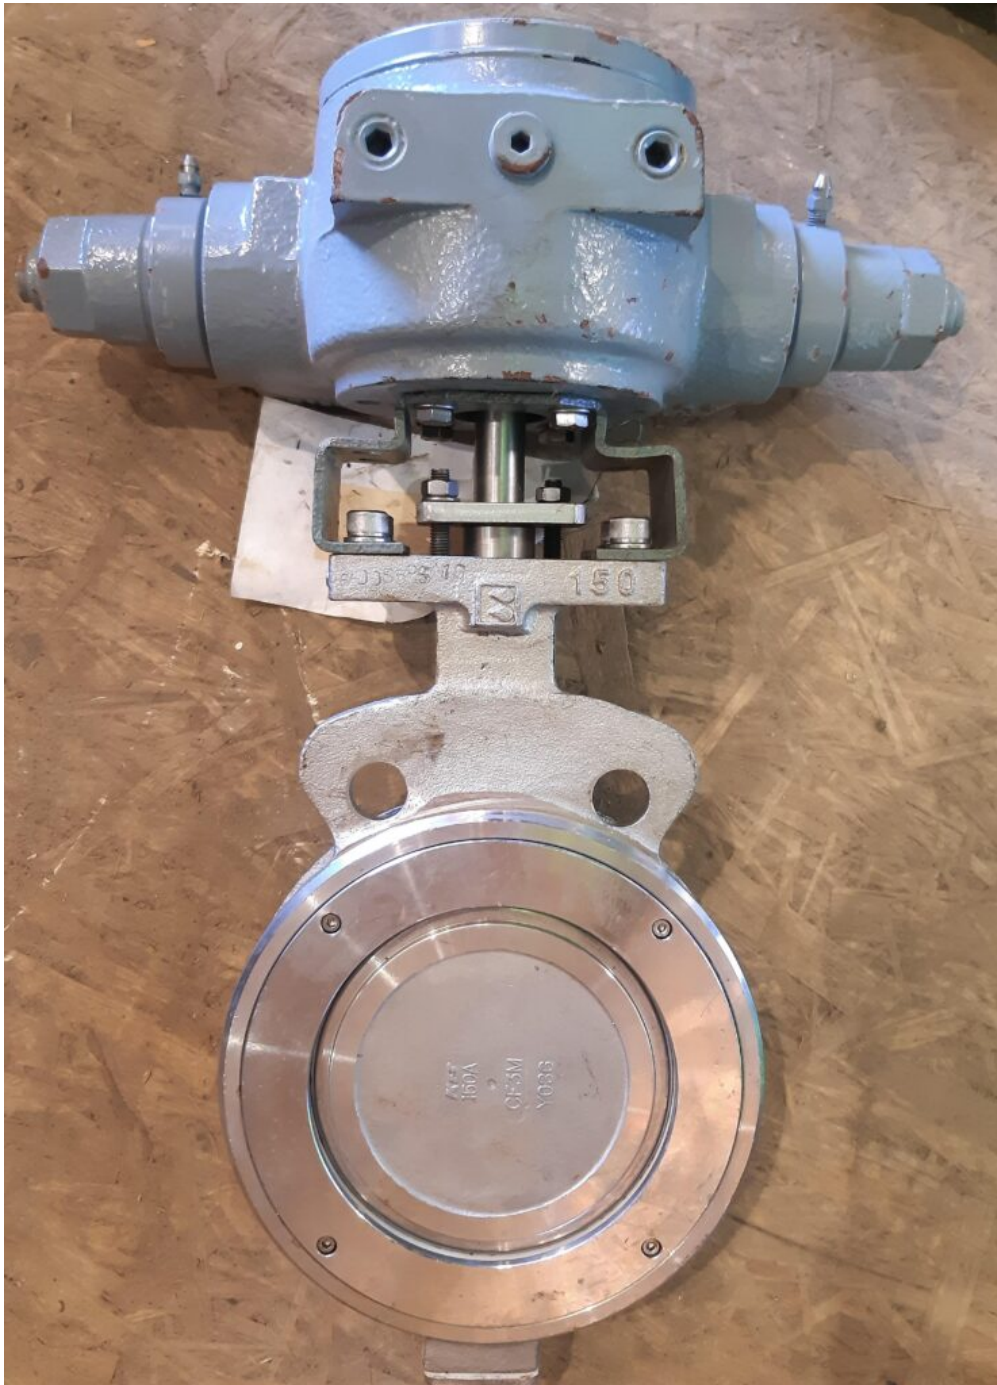

Butterfly valve with Hydraulic Actuator - Cephas Pipelines Corp.

Manufacturer: Cephas Pipelines Corp.

Model: type SRS-.924

Description: Scana, Hydraulic actuator Double acting type RA2 10 H1 Cephas Pipelines Corp.
Butterfly valve type SRS-.924 DN150 PN16

Condition: New

Stock: 1

External ID: 2668438

Internal ID: 11672

Category: Valves

Subcategory: Butterfly Valve

Dimension (L x B x H) [m]: 0,40X0,20X0,50

Weight [kg]: 27

URL:

<https://www.modernamericanrecyclingservices.com/equipment/butterfly-valve-with-hydraulic-actuator-2668438/>

Frederikshavn, Denmark

European Large Scale Recycling

Sandholm 55H
9900 Frederikshavn

+45 53365179
kim@mars-eu.dk