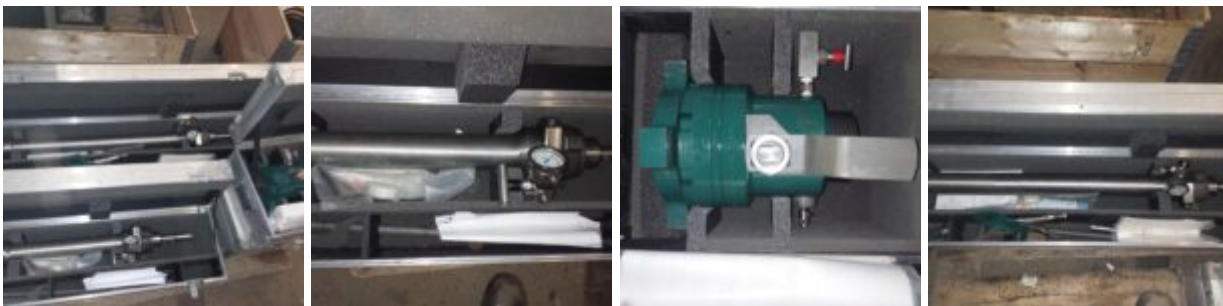

Carproco hydraulic retriever and service valve kit LOT

Description: 1x caproco HP-18 3600 PSI hydraulic retriever 1x Caproco HP-34 3600 PSI hydraulic retriever 2x Caproco 2" service valve kit

External ID: 2216976

Category: Hydraulic Equipment

Manufacturer: Caproco

Model: —

Serial No: —

Part No: —

Year: —

Weight [kg]: 150

Dimension (L x B x H) [m]: —

Condition: Unknown

Tag No: —

URL:

<https://www.modernamericanrecyclingservices.com/equipment/carproco-hydraulic-retriever-and-service-valve-kit-lot-2216976/>

Frederikshavn, Denmark

European Large Scale Recycling