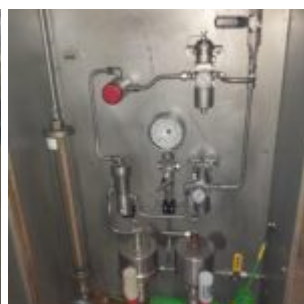

## Chemical injection pump

**Description:** Pneumatic chemical injection pump

**External ID:** 2228366

**Category:** Pumps

**Subcategory:** Chemical Pump

---

**Manufacturer:** Hytor

**Model:** PE 101168