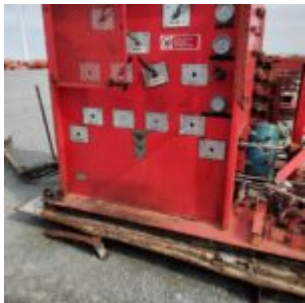

Choke Manifold Control Panel - RAISEPOWER

Manufacturer: RAISEPOWER

Model: 20003011

Description: Choke Manifold Control Panel

Serial No: 57281F

Condition: Used

Stock: 1

External ID: 1317852

Internal ID: 10422

Category: Deck Equipment

Subcategory: Drilling Equipment

Dimension (L x B x H) [m]: 5.5x2.5x2.4

URL:

<https://www.modernamericanrecyclingservices.com/equipment/choke-manifold-control-panel-1317852/>