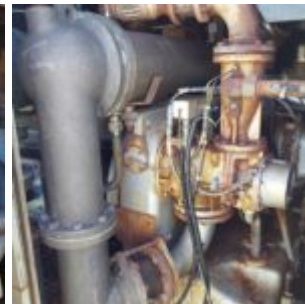

Compressor unit

Description: Motor: Power: 230kW 440V / 368A / 60 Hz / 3P / 1790RPM Max working pressure: 10 bar

External ID: 2091231

Category: Compressors

Subcategory: Air Compressor

Manufacturer: Ingersoll Rand

Model: Sierra SH200W

Serial No: UCV 100 2761

Part No: —

Year: 2014

Weight [kg]: 5600

Dimension (L x B x H) [m]: 4x3x2

Condition: Unknown

Tag No: —