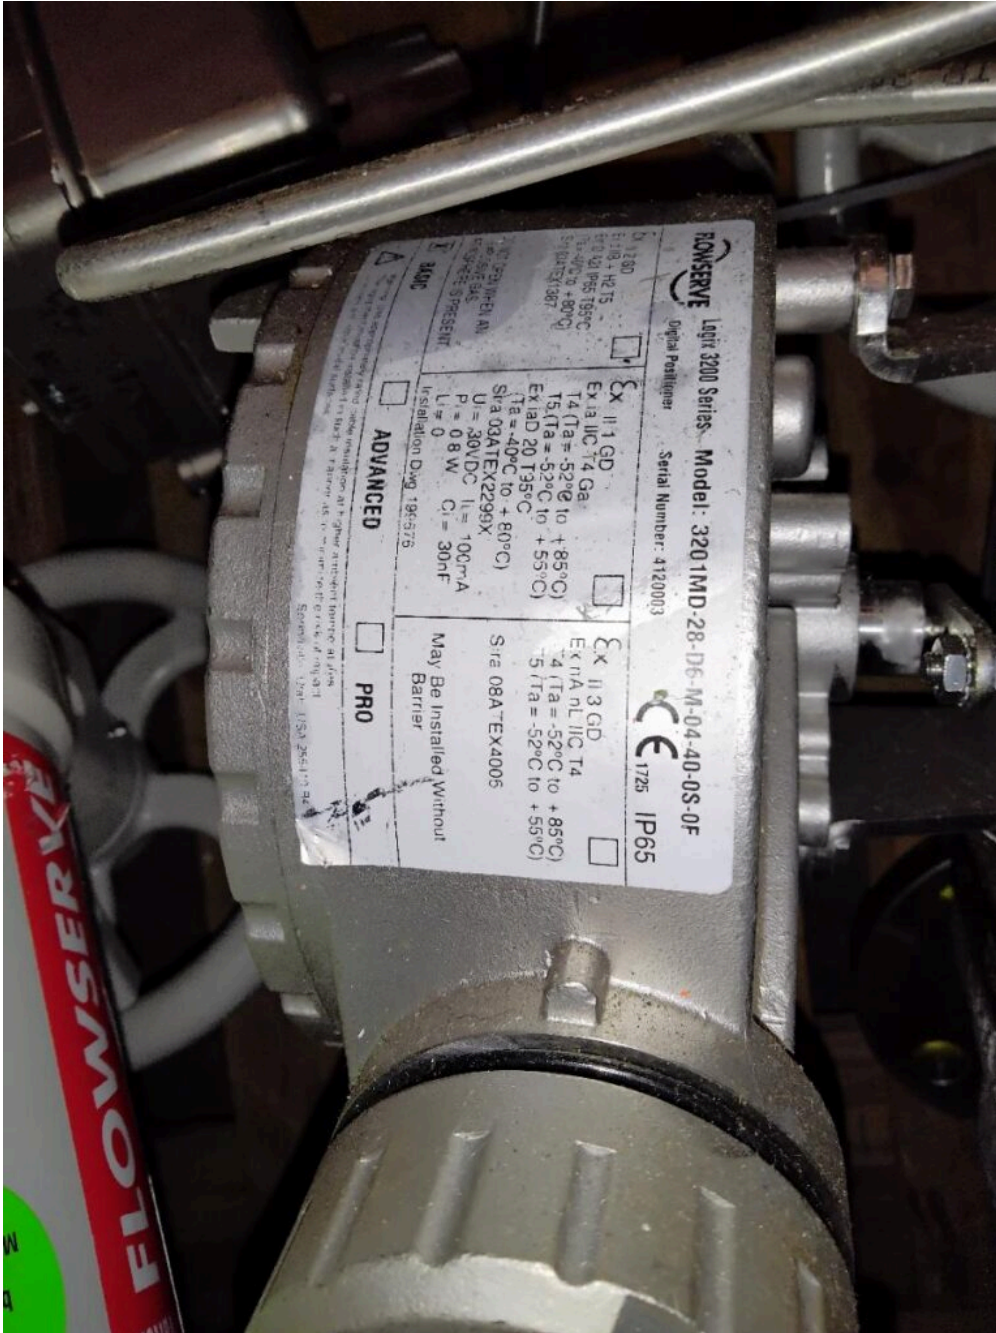

Control valve LOT - FLOWSERVE

Manufacturer: FLOWSERVE

Description: Different sizes of control valves with air pressure actuators

Condition: Used

Stock: 1

External ID: 2050228

Internal ID: 11047

Category: Valves

Subcategory: Valves, Other

Weight [kg]: 300

URL: <https://www.modernamericanrecyclingservices.com/equipment/control-valve-lot-2050228/>

Frederikshavn, Denmark

European Large Scale Recycling

Sandholm 55H

9900 Frederikshavn