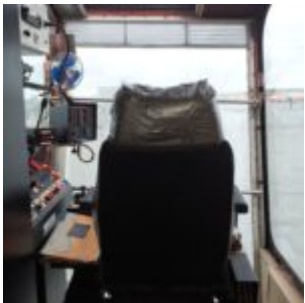

Crane - AS Stuu00e5lprodukt Molde Crane

Manufacturer: AS Stu00e5lprodukter Molde Crane

Model: SE-CRDO1C

Description: Forward crane 2x200/260kW main electrical engines for hydraulics

Condition: Unknown

Stock: 1

External ID: 2339473

Internal ID: 11530

Category: Deck Equipment

Subcategory: Crane

Dimension (L x B x H) [m]: 8x8x10

Weight [kg]: 25000

URL: <https://www.modernamericanrecyclingservices.com/equipment/crane-2339473/>