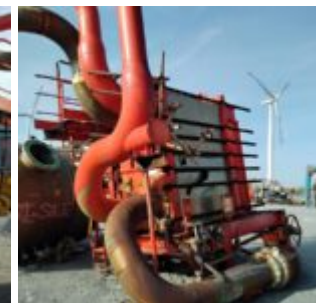

## Crude Cooler

**Description:****External ID:** 1323426**Category:** Heat Exchanger**Subcategory:** Plate Heat Exchanger

---

**Manufacturer:** —**Model:** —**Serial No:** —**Part No:** —**Year:** —**Weight [kg]:** 14500**Dimension (L x B x H) [m]:** —**Condition:** —**Tag No:** —**URL:** <https://www.modernamericanrecyclingservices.com/equipment/crude-cooler-1323426/>