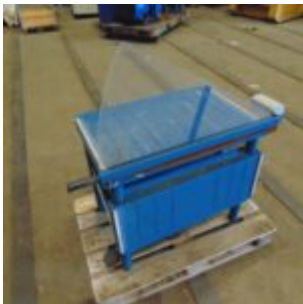

Cutting Table

Description: Cutting Table with side plate. Dahle 580 - UK: BS5498 Max 2 mm Acrylic. Template for A2-A3-A4-A5-A6

Stock: 1

External ID: 1102917

Internal ID: 10198

Category: Tools & Machinery

Subcategory: Tools & Machinery, Other