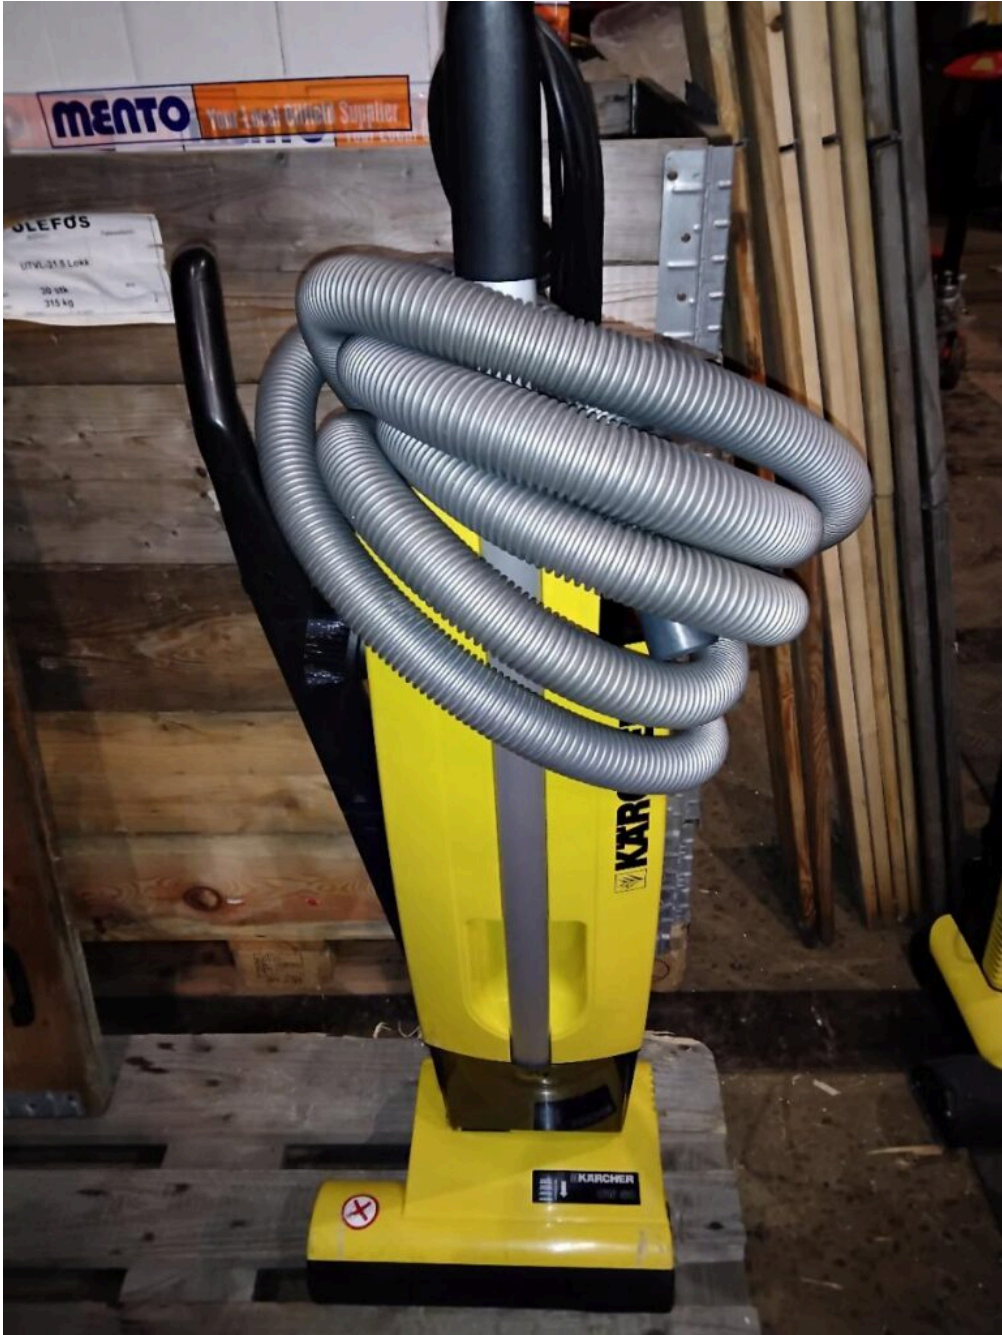

# CW50 vacuum cleaner - Ku00e4rcher

**Manufacturer:** Ku00e4rcher

**Model:** CW50

**Description:** Kärcher upright vacuum cleaner Tested OK

**Condition:** Good

**Stock:** 1

---

**External ID:** 2080247

**Internal ID:** 11097

**Category:** Accommodation

**Subcategory:** Sanitation

**Dimension (L x B x H) [m]:** 1.3x0.4x0.3

**Weight [kg]:** 10

**URL:** <https://www.modernamericanrecyclingservices.com/equipment/cw50-vacuum-cleaner-2080247/>