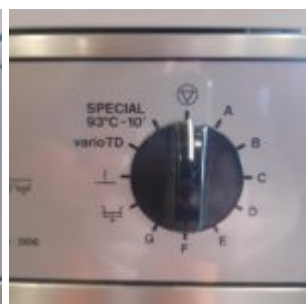

Dishwasher Miele Professional G7883

Description: Dishwasher Miele Professional G7883 Fab No.44/74340805 IP20 3N AC 400v / 50 Hz 2N
AC 400v / 50 Hz Ac 230v / 50 Hz CE-0366

External ID: 1058573

Category: Accommodation

Subcategory: Kitchen appliances

Manufacturer: Miele

Model: G7883

Serial No: Type GG04

Part No: —

Year: —

Weight [kg]: 30

Dimension (L x B x H) [m]: 0,85x0,6x0,85