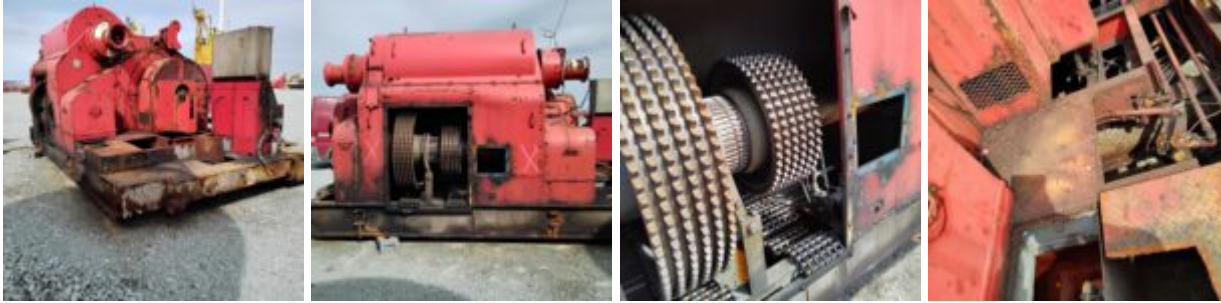

Draw-works for oil rig - National Supply Company

Manufacturer: National Supply Company

Model: 1625-DE

Description: Single drum Draw-works for oil rig with drilling control panel

Serial No: 122

Stock: 1

External ID: 1317764

Internal ID: 10418

Category: Deck Equipment

Subcategory: Drilling Equipment

Dimension (L x B x H) [m]: 8x5x3.2

URL: <https://www.modernamericanrecyclingservices.com/equipment/draw-works-for-oil-rig-1317764/>