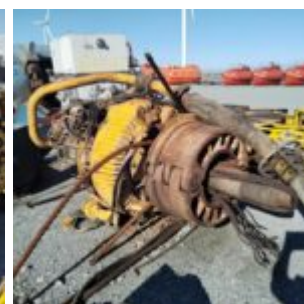

## Drilling Motor - General Electric

**Manufacturer:** General Electric

**Model:** 752US

**Description:** Shaft H.P.: 1000 RPM: 890 Volt DC: 633 Amps DC: 1250

**Serial No:** EE06040836

**Condition:** Used

**Stock:** 1

---

**External ID:** 1497646

**Internal ID:** 10752

**Category:** Deck Equipment

**Subcategory:** Drilling Equipment

**Dimension (L x B x H) [m]:** 4.5x2x1.5

**Weight [kg]:** 1500

**URL:** <https://www.modernamericanrecyclingservices.com/equipment/drilling-motor-1497646/>