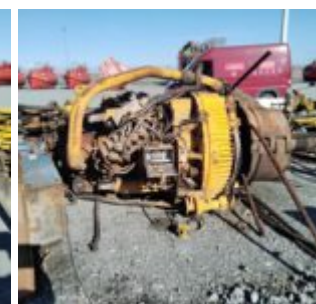

## Drilling Motor - General Electric

**Manufacturer:** General Electric

**Model:** 752US

**Description:** Shaft H.P.: 1000 RPM: 890 Volt DC: 633 Amps DC: 1250

**Serial No:** EE06040836

**Condition:** Used

**Stock:** 1

---

**External ID:** 1497646

**Internal ID:** 10752

**Category:** Deck Equipment

**Subcategory:** Drilling Equipment

**Dimension (L x B x H) [m]:** 4.5x2x1.5

**Weight [kg]:** 1500

**URL:** <https://www.modernamericanrecyclingservices.com/equipment/drilling-motor-1497646/>