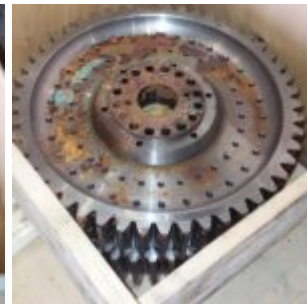

## Driving gear

**Description:** 148015 6510106029

**External ID:** 2228013

**Category:** Engines

**Subcategory:** Spareparts

---

**Manufacturer:** Geislinger

**Model:** —

**Serial No:** —

**Part No:** —

**Year:** —

**Weight [kg]:** —

**Dimension (L x B x H) [m]:** —

**Condition:** Unknown

Tag No: —

URL: <https://www.modernamericanrecyclingservices.com/equipment/driving-gear-2228013/>