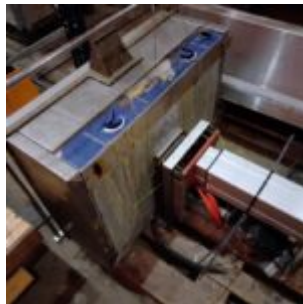

Electric Griddle

Description: Electric Griddle with tilt and height adjust

External ID: 1310722

Category: Accommodation

Subcategory: Kitchen appliances

Manufacturer: JONI FOODLINE

Model: —

Serial No: —

Part No: —

Year: —

Weight [kg]: 130

Dimension (L x B x H) [m]: 0,85x0,90x0,90

Condition: Used

Tag No: —

URL: <https://www.modernamericanrecyclingservices.com/equipment/electric-griddle-1310722/>

Frederikshavn, Denmark