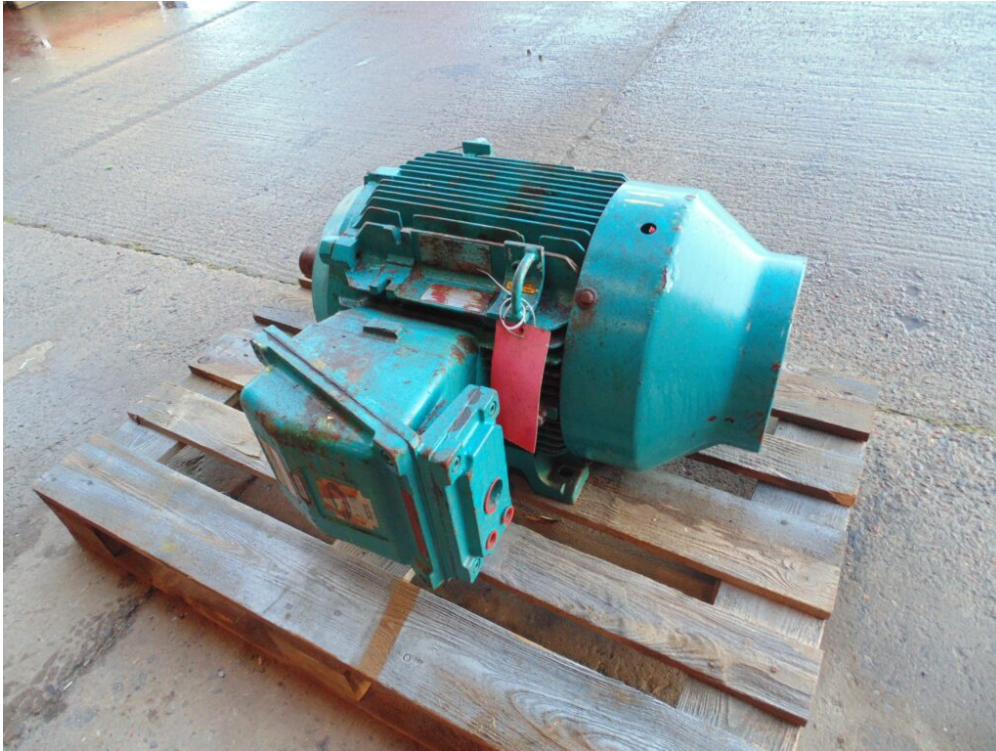

Electric Motor

Description: Electric Motor Type. W-EF2001 Cert No. BASO2ATEX2111X T4 (-30 C AMP +40)
EN60079-0 EN60079-1 EEX d - CE

External ID: 1115727

Category: Electrical Equipment

Subcategory: Electric Motor

Manufacturer: —

Model: W-EF2001

Serial No: —

Part No: —

Year: —

Weight [kg]: —

Dimension (L x B x H) [m]: —

Condition: Used

Tag No: —

URL: <https://www.modernamericanrecyclingservices.com/equipment/electric-motor-1115727/>

Frederikshavn, Denmark

European Large Scale Recycling

Sandholm 55H
9900 Frederikshavn

+45 53365179
kim@mars-eu.dk