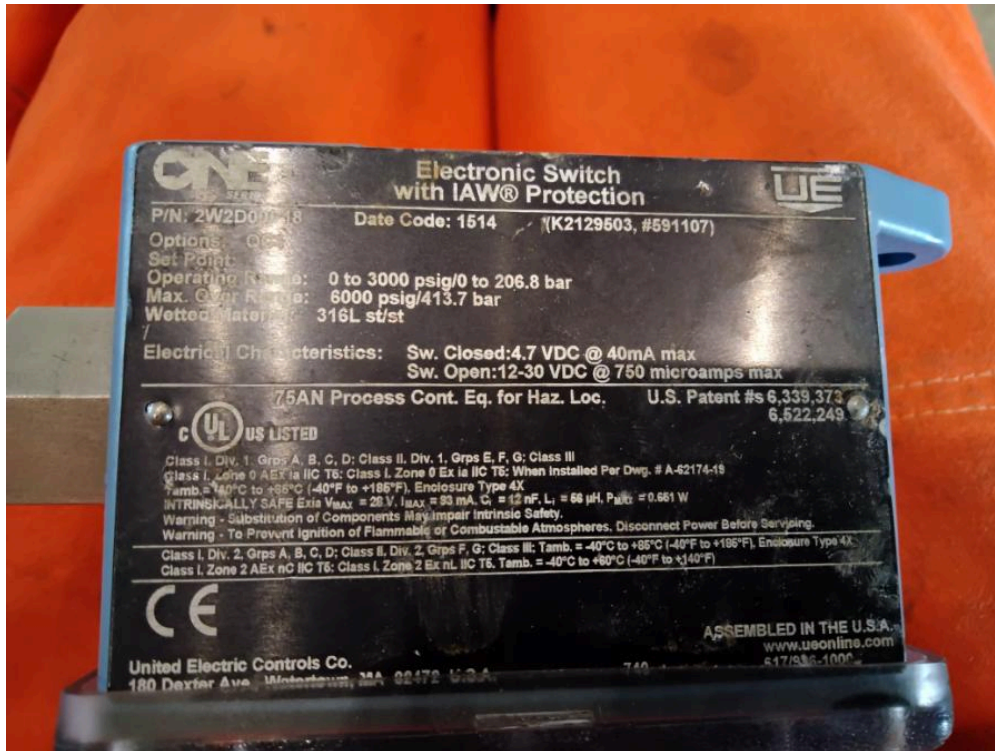

Electric Switch - UNITED ELECTRIC CONTROLS

Manufacturer: UNITED ELECTRIC CONTROLS

Model: 2W2D00P18

Description: United Electric 2W2D00P18 Discrete Input Pressure Switch Operating Range: 206.8 bar

Condition: Good

Stock: 2

External ID: 1343636

Internal ID: 10536

Category: Electrical Equipment

Subcategory: Electrical Equipment, Other

Dimension (L x B x H) [m]: 0.13x0.13x0.1

Weight [kg]: 0.7

URL: <https://www.modernamericanrecyclingservices.com/equipment/electric-switch-1343636/>