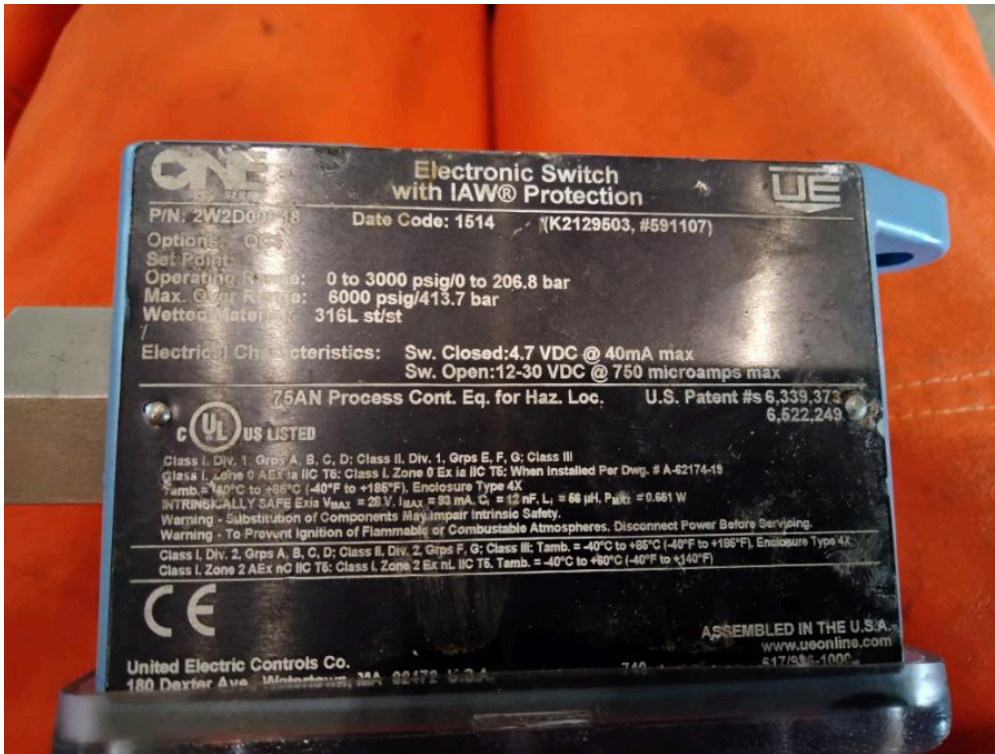

Electric Switch

Description: United Electric 2W2D00P18 Discrete Input Pressure Switch Operating Range: 206.8 bar

External ID: 1343636

Category: Electrical Equipment

Manufacturer: UNITED ELECTRIC CONTROLS

Model: 2W2D00P18

Serial No: —

Part No: —

Year: —

Weight [kg]: 0.7

Dimension (L x B x H) [m]: 0.13x0.13x0.1

Condition: Good

Tag No: —

URL: <https://www.modernamericanrecyclingservices.com/equipment/electric-switch-1343636/>