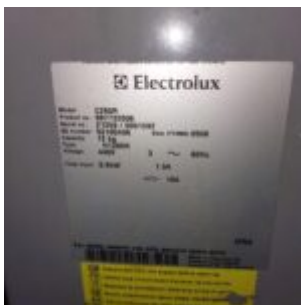

Electrolux spin dryer - Electrolux

Manufacturer: Electrolux

Model: C260R

Description: 2 pcs. 440V, 60Hz 12kg max

Year: 2005

Condition: Used

Stock: 2

External ID: 2402122

Internal ID: 11588

Category: Accommodation

Subcategory: Sanitation

Dimension (L x B x H) [m]: 1x1x1.2

Weight [kg]: 100

URL: <https://www.modernamericanrecyclingservices.com/equipment/electrolux-spin-dryer-2402122/>