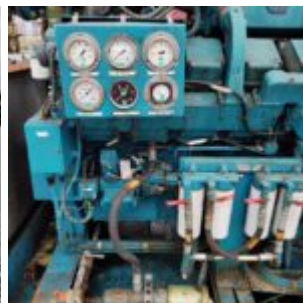

## Emergency generator

**Description:** Emergency generator 770 kW - 962.5 kVA V16 cummins engine Model: KTA 306762

1300 HP in 1500 RPM

**External ID:** 1373341

**Category:** Engines

**Subcategory:** Generator skid

---

**Manufacturer:** Electric construction

**Model:** BRF500/33

**Serial No:** —

**Part No:** —

**Year:** 1982

**Weight [kg]:** 2700

**Dimension (L x B x H) [m]:** 7x3x3.5