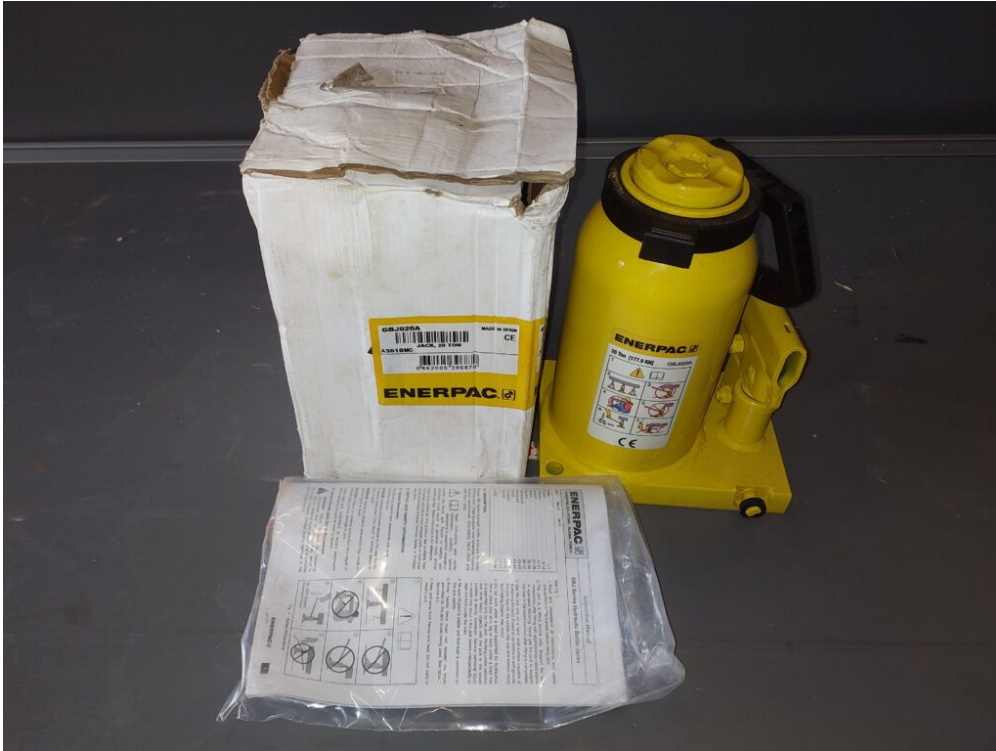

Enerpac jack

Description: Enerpac hydraulic bottle jack 20T, 177.9kN Original packaging but missing handle

External ID: 2269015

Category: Hydraulic Equipment

Manufacturer: Enerpac

Model: GBJ020A

Serial No: —

Part No: —

Year: —

Weight [kg]: 30

Dimension (L x B x H) [m]: 0.4x0.2x0.15

Condition: Good

Tag No: —

URL: <https://www.modernamericanrecyclingservices.com/equipment/enerpac-jack-2269015/>

Frederikshavn, Denmark