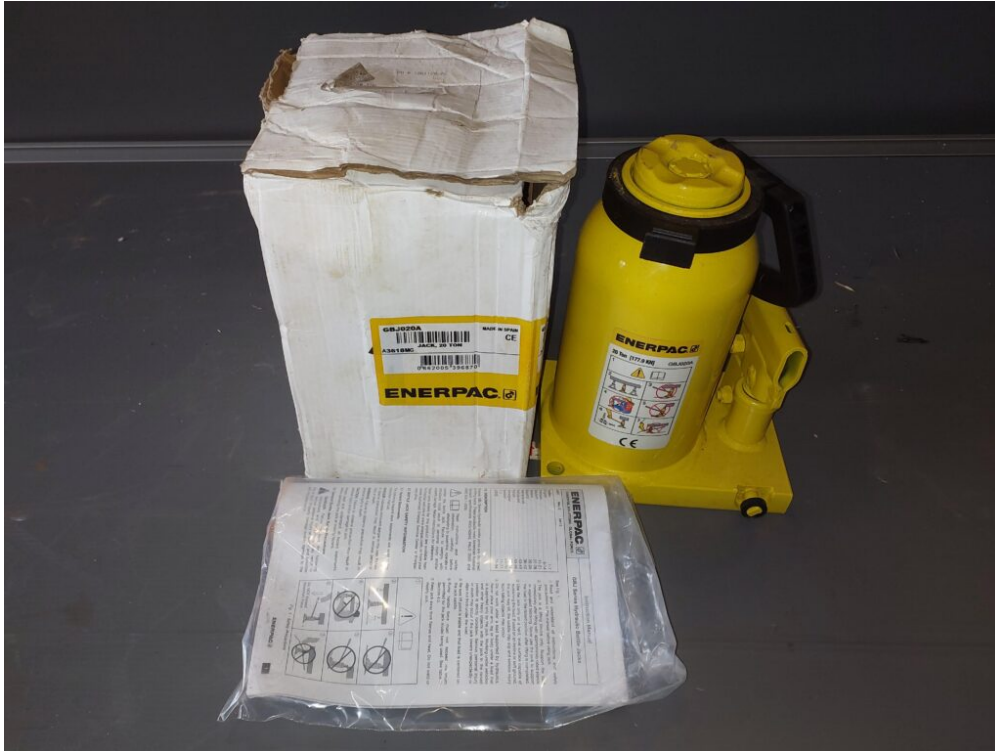

Enerpac jack - Enerpac

Manufacturer: Enerpac

Model: GBJ020A

Description: Enerpac hydraulic bottle jack 20T, 177.9kN Original packaging but missing handle

Condition: Good

Stock: 1

External ID: 2269015

Internal ID: 11513

Category: Hydraulic Equipment

Dimension (L x B x H) [m]: 0.4x0.2x0.15

Weight [kg]: 30

URL: <https://www.modernamericanrecyclingservices.com/equipment/enerpac-jack-2269015/>

Frederikshavn, Denmark

European Large Scale Recycling