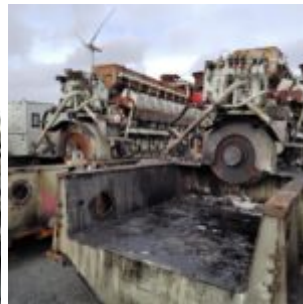

## Engine

**Model:** F316V

**Description:** British Polar Engines - F316V - 900RPM - 3250KW 16 cyl.

**Serial No:** E2312

**Year:** 1985

**Condition:** Unknown

**Stock:** 2

---

**External ID:** 2078254

**Internal ID:** 11089

**Category:** Engines

**Subcategory:** Diesel Engine

**Dimension (L x B x H) [m]:** 10x3x4.5

**Weight [kg]:** 30000

**URL:** <https://www.modernamericanrecyclingservices.com/equipment/engine-2078254/>