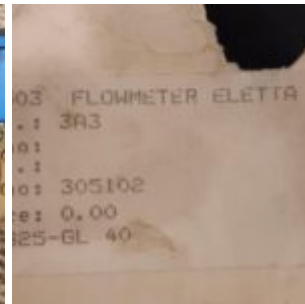

## Flow Monitor

**Description:** Eletta , Flow Monitor S25-GL40

**External ID:** 2696145

**Category:** Instrumentation

**Subcategory:** Flow instrumentation

---

**Manufacturer:** Eletta

**Model:** S25-GL40

**Serial No:** —

**Part No:** —

**Year:** —

**Weight [kg]:** 4,3

**Dimension (L x B x H) [m]:** 0,21X0,13X0,14

**Condition:** New

**Tag No:** —

**URL:** <https://www.modernamericanrecyclingservices.com/equipment/flow-monitor-2696145/>