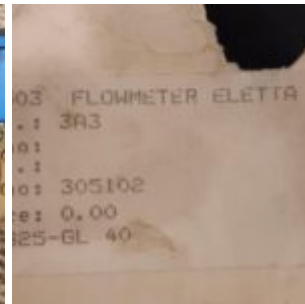

## Flow Monitor - Eletta

**Manufacturer:** Eletta

**Model:** S25-GL40

**Description:** Eletta , Flow Monitor S25-GL40

**Condition:** New

**Stock:** 4

---

**External ID:** 2696145

**Internal ID:** 11721

**Category:** Instrumentation

**Subcategory:** Flow instrumentation

**Dimension (L x B x H) [m]:** 0,21X0,13X0,14

**Weight [kg]:** 5

**URL:** <https://www.modernamericanrecyclingservices.com/equipment/flow-monitor-2696145/>