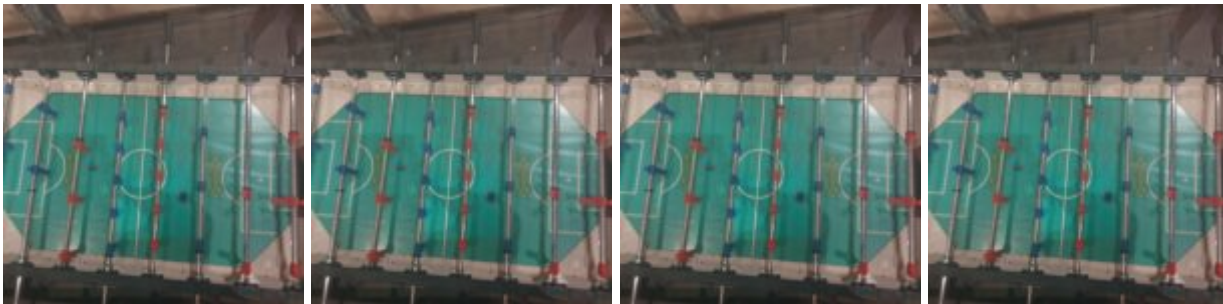

Football table

Description:

External ID: 2232473

Category: Accommodation

Subcategory: Recreational

Manufacturer: Grindsten Billiardfabrik

Model: —

Serial No: —

Part No: —

Year: —

Weight [kg]: 40

Dimension (L x B x H) [m]: 1.5x1x1

Condition: Used