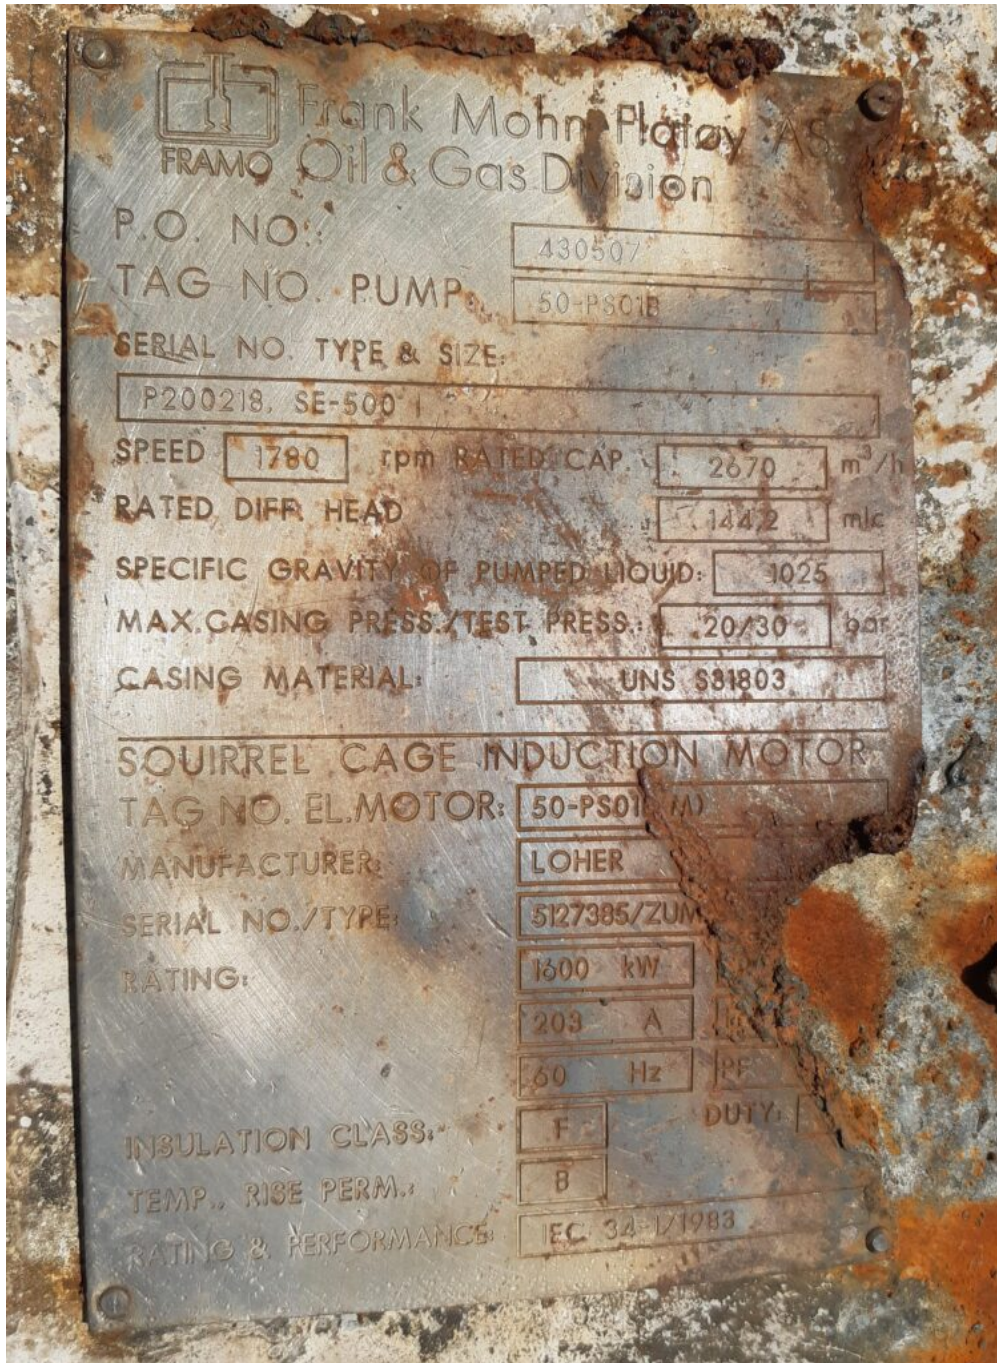

Framo SE-500 Seawater Lift Pump - Framo

Manufacturer: Framo

Model: SE-500

Description: Framo SE-500 Seawater Lift Pump Cable Free Electric Submersible Pump Length, top plate - suction strainer 50m

Serial No: P200218

Part No: 430507

Condition: Used

Stock: 1

External ID: 2840746

Internal ID: 11798

Category: Pumps

Subcategory: Centrifugal Pump

Dimension (L x B x H) [m]: 52X1,35X1,50

Weight [kg]: 11500

URL:

<https://www.modernamericanrecyclingservices.com/equipment/framo-se-500-seawater-lift-pump-2840746/>

Frederikshavn, Denmark

European Large Scale Recycling

Sandholm 55H

9900 Frederikshavn