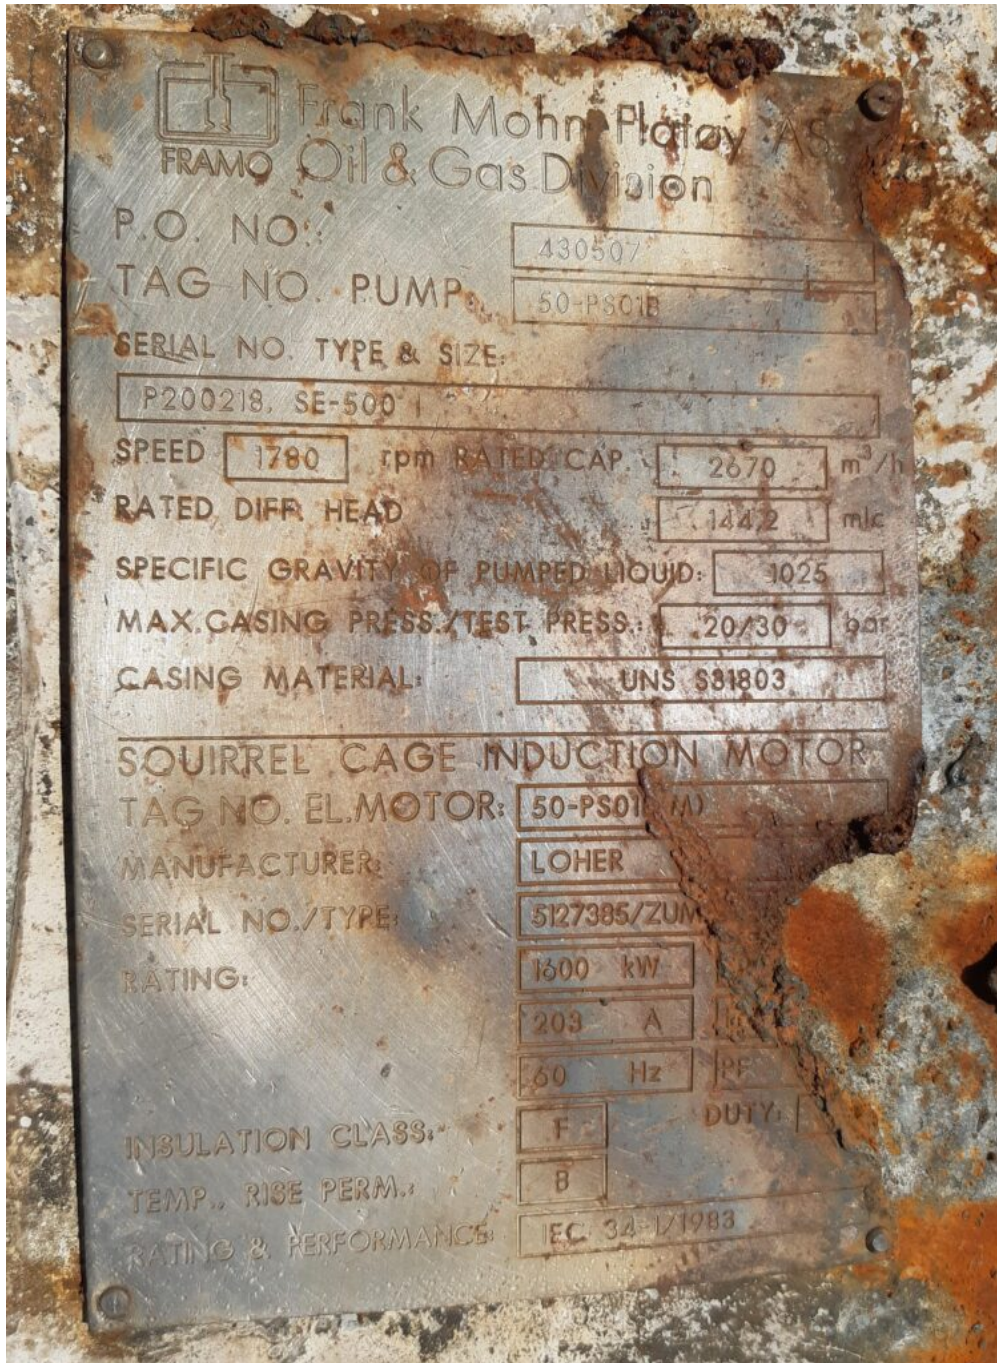

Framo SE-500 Seawater Lift Pump

Description: Framo SE-500 Seawater Lift Pump Cable Free Electric Submersible Pump Length, top plate - suction strainer 50m

External ID: 2840746

Category: Pumps

Manufacturer: Framo

Model: SE-500

Serial No: P200218

Part No: 430507

Year: —

Weight [kg]: 11500

Dimension (L x B x H) [m]: 52X1,35X1,50

Condition: Used

Tag No: —

URL:

<https://www.modernamericanrecyclingservices.com/equipment/framo-se-500-seawater-lift-pump-2840746/>

Frederikshavn, Denmark

European Large Scale Recycling

Sandholm 55H
9900 Frederikshavn

+45 53365179
kim@mars-eu.dk