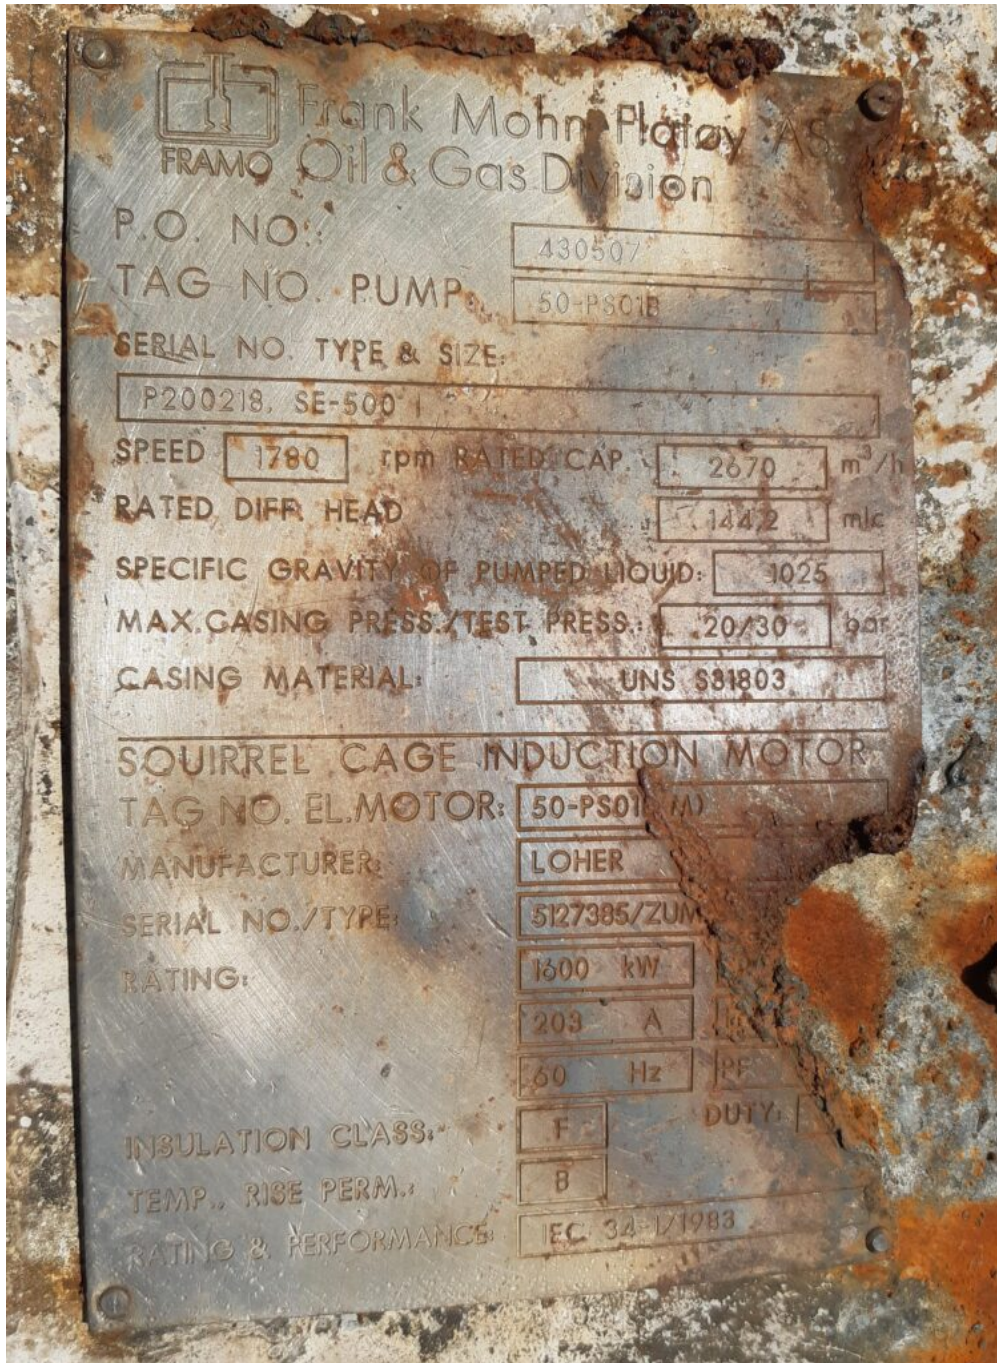

Framo SE-500 Seawater Lift Pump

Description: Framo SE-500 Seawater Lift Pump Cable Free Electric Submersible Pump Length, top plate - suction strainer 50m

External ID: 2840746

Category: Pumps

Manufacturer: Framo

Model: SE-500

Serial No: P200218

Part No: 430507

Year: —

Weight [kg]: 28000

Dimension (L x B x H) [m]: 52X1,35X1,50

Condition: Used

Tag No: —

URL:

<https://www.modernamericanrecyclingservices.com/equipment/framo-se-500-seawater-lift-pump-2840746/>

Frederikshavn, Denmark

European Large Scale Recycling

Sandholm 55H
9900 Frederikshavn

+45 53365179
kim@mars-eu.dk