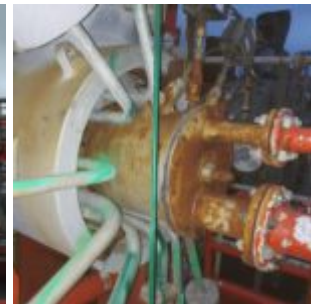

## Gas compressor skid

**Description:** Skid with: Dresser Rand, 6-impeller centrifugal compressor, 451B6, serial: 451-6-5713 F  
Converteam (GE) induction motor, 8550kW, 4 poles, no. P133022-10 Lufkin gear unit, GR1779  
Controls