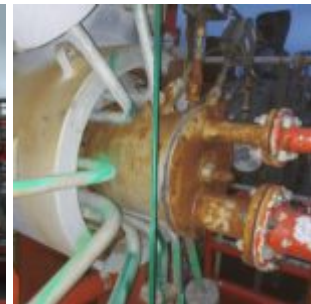

Gas compressor skid

Description: Skid with: Dresser Rand, 6-impeller centrifugal compressor, 451B6, serial: 451-6-5713 F
Converteam (GE) induction motor, 8550kW, 4 poles, no. P133022-10 Lufkin gear unit, GR1779
Controls