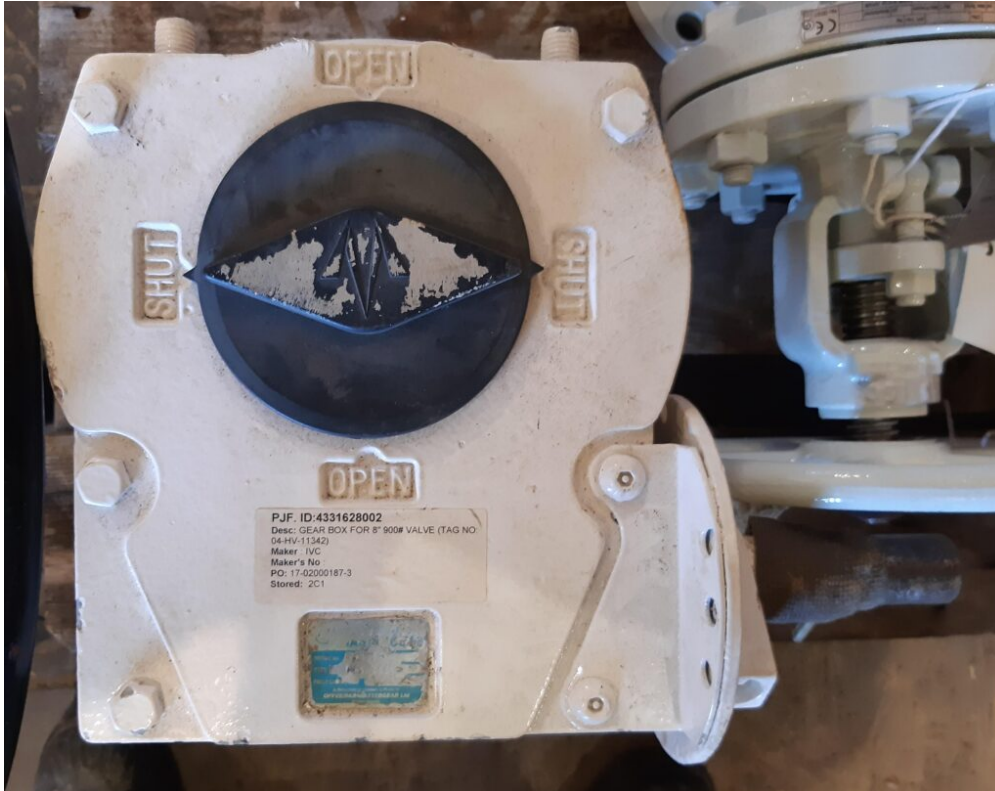

## Gearbox for valves - Oppermann Mastergear

**Manufacturer:** Oppermann Mastergear  
**Model:** M15  
**Description:** GearBox for 8" Valve w/ handwheel  
**Serial No:** 770073  
**Condition:** New  
**Stock:** 1

---

**External ID:** 2668237  
**Internal ID:** 11671  
**Category:** Valves  
**Subcategory:** Valves, Other  
**Dimension (L x B x H) [m]:** 65X65X40

**Weight [kg]:** 32

**URL:** <https://www.modernamericanrecyclingservices.com/equipment/gearbox-for-valves-2668237/>