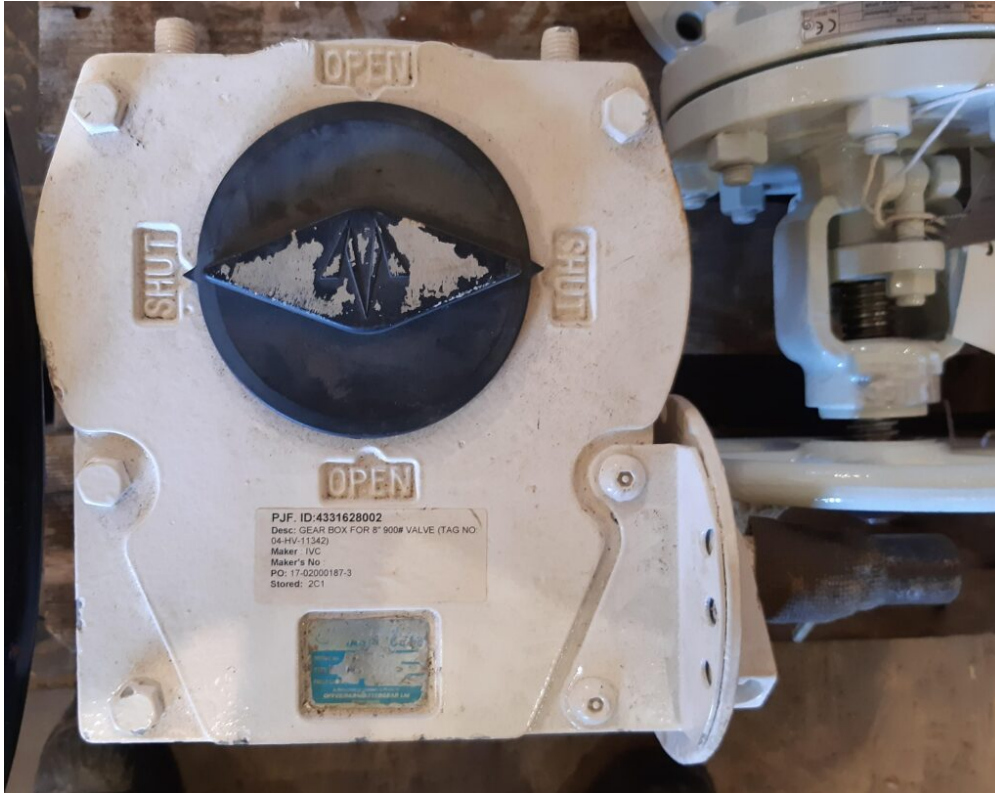

Gearbox for valves

Description: GearBox for 8" Valve w/ handwheel
External ID: 2668237
Category: Valves

Manufacturer: Oppermann Mastergear

Model: M15

Serial No: 770073

Part No: —

Year: —

Weight [kg]: 32

Dimension (L x B x H) [m]: 65X65X40

Condition: New

Tag No: —

URL: <https://www.modernamericanrecyclingservices.com/equipment/gearbox-for-valves-2668237/>

Frederikshavn, Denmark

European Large Scale Recycling