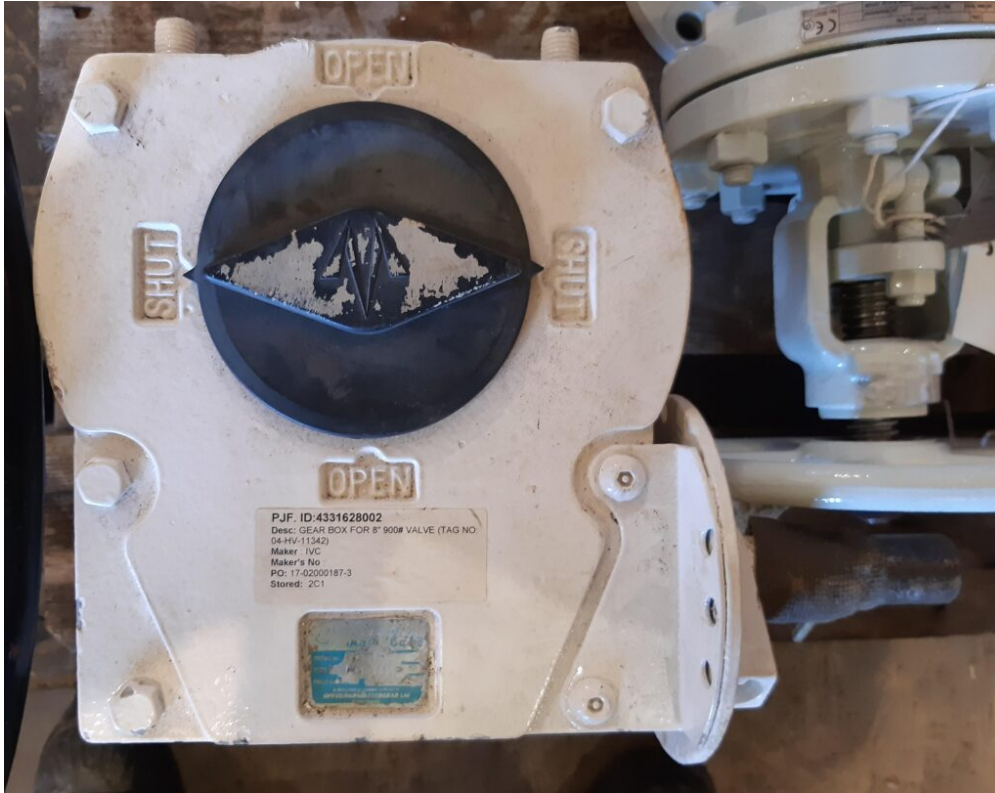

Gearbox for valves

Description: GearBox for 8" Valve w/ handwheel

External ID: 2668237

Category: Valves

Manufacturer: Oppermann Mastergear

Model: M15

Serial No: 770073

Part No: —

Year: —

Weight [kg]: 32

Dimension (L x B x H) [m]: 65X65X40

Condition: New

Tag No: —

URL: <https://www.modernamericanrecyclingservices.com/equipment/gearbox-for-valves-2668237/>

Frederikshavn, Denmark

European Large Scale Recycling