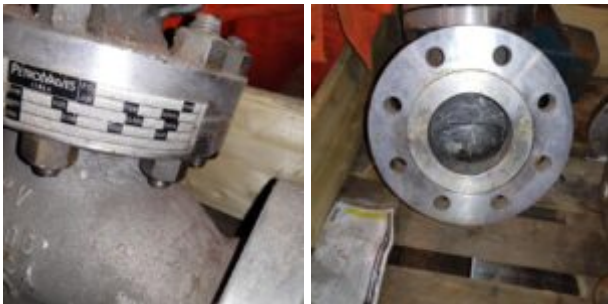

Globe valve - Petro Valves

Manufacturer: Petro Valves

Description: 4 inch

Condition: Used

Stock: 1

External ID: 2042374

Internal ID: 11033

Category: Piping

Weight [kg]: 45

URL: <https://www.modernamericanrecyclingservices.com/equipment/globe-valve-2042374/>

Frederikshavn, Denmark

European Large Scale Recycling

Sandholm 55H
9900 Frederikshavn

+45 53365179
kim@mars-eu.dk