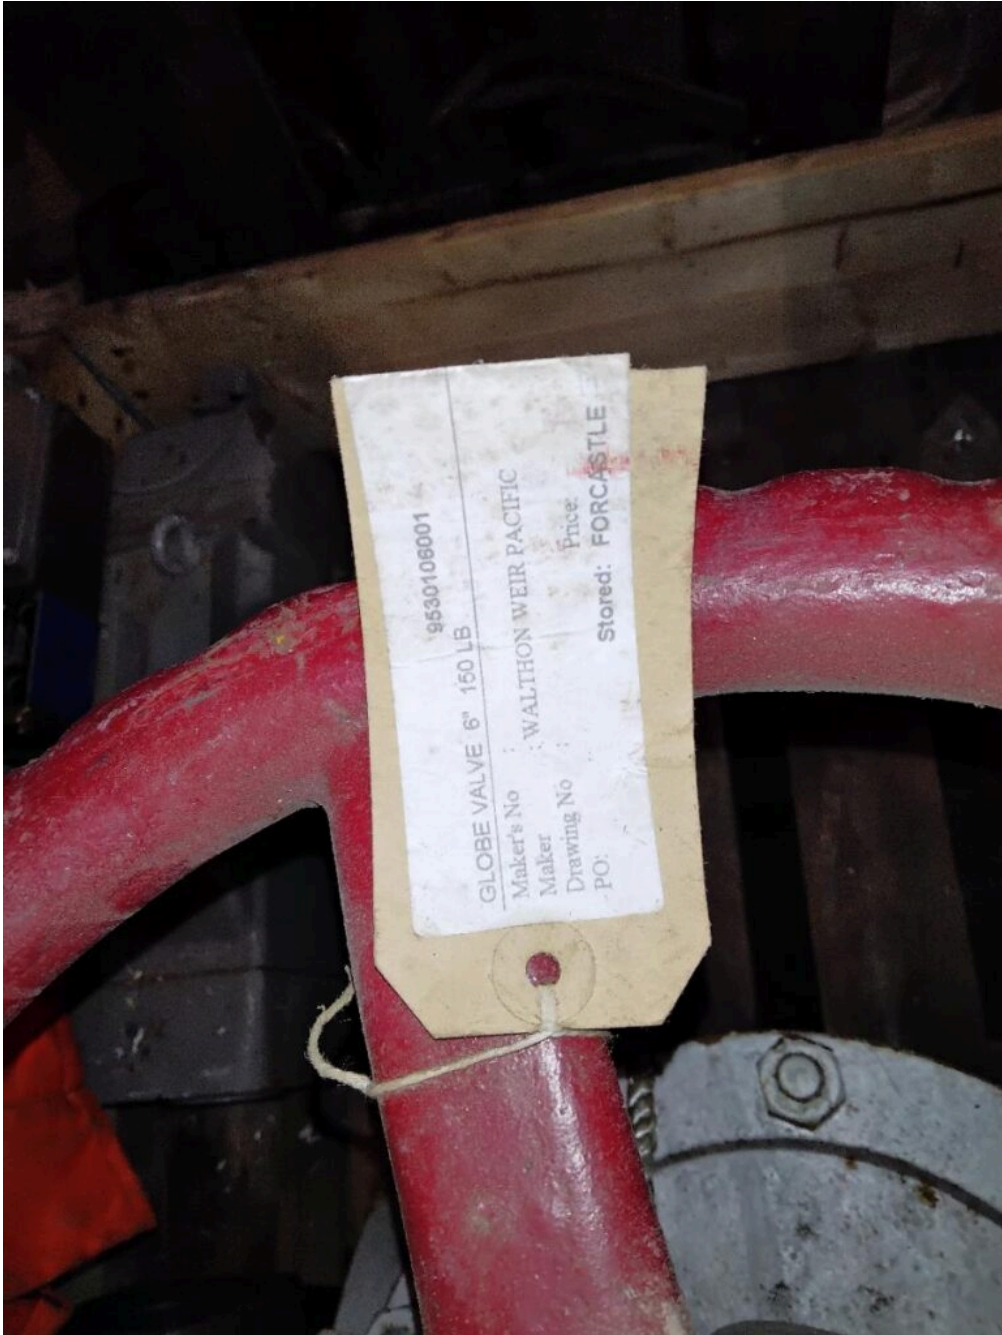

Globe valve

Description: 6 inch

Condition: Used

Stock: 1

External ID: 2042375

Internal ID: 11034

Category: Valves

Subcategory: Globe Valve

Weight [kg]: 75

URL: <https://www.modernamericanrecyclingservices.com/equipment/globe-valve-2042375/>

Frederikshavn, Denmark

European Large Scale Recycling

Sandholm 55H

9900 Frederikshavn

+45 53365179

kim@mars-eu.dk