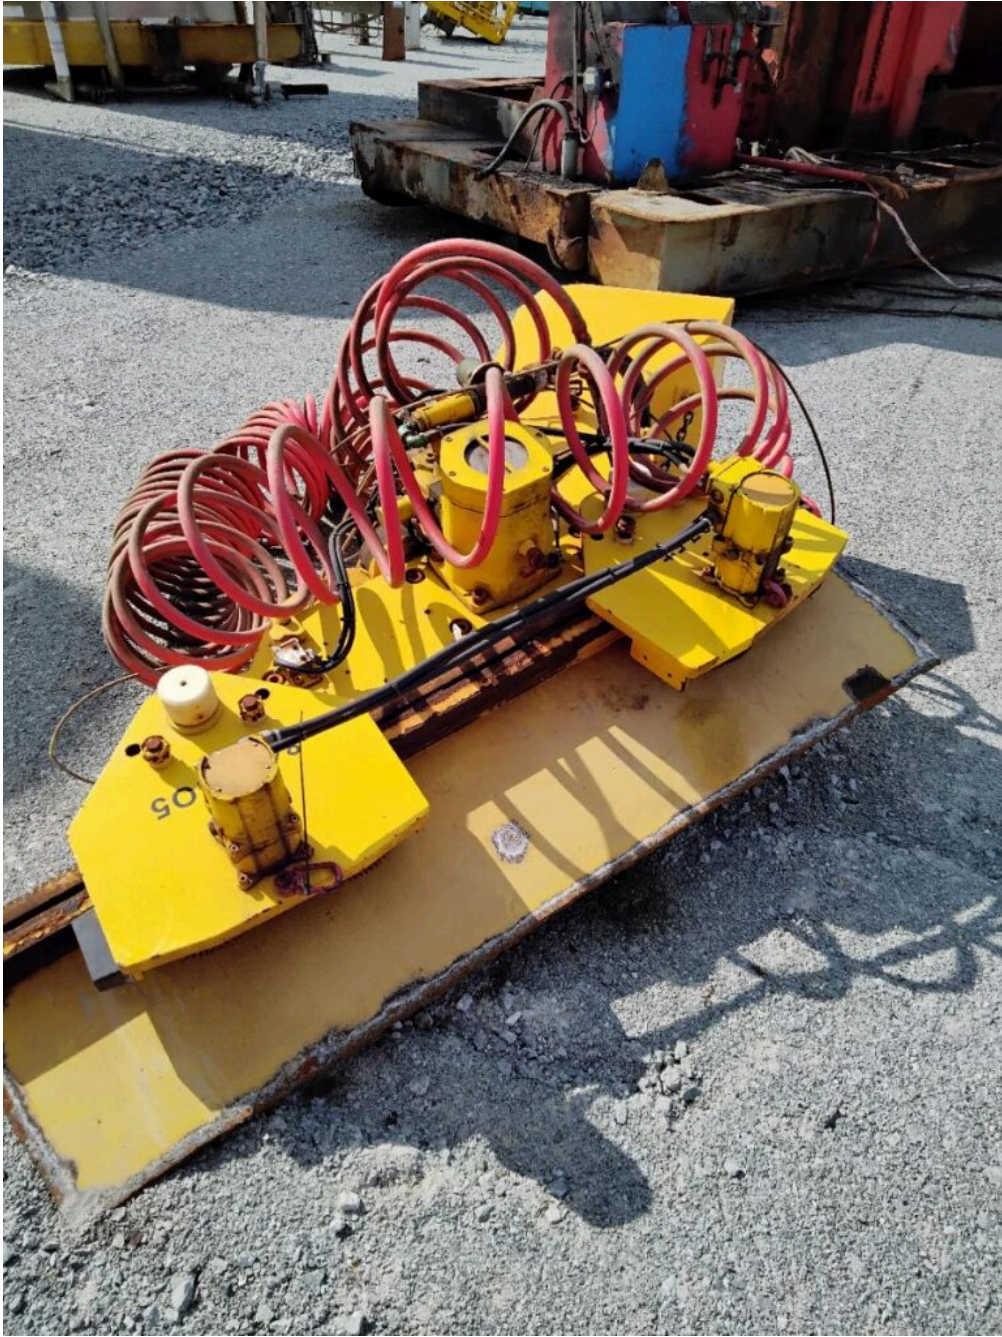

Hook module for overhead crane

Description: Hook module for overhead crane SWL: 37.5 t

Stock: 1

External ID: 1317800

Internal ID: 10419

Category: Deck Equipment

Subcategory: Crane

Dimension (L x B x H) [m]: 3x0,90x1,60

URL:

<https://www.modernamericanrecyclingservices.com/equipment/hook-module-for-overhead-crane-1317800/>

Frederikshavn, Denmark

European Large Scale Recycling

Sandholm 55H

9900 Frederikshavn

+45 53365179

kim@mars-eu.dk