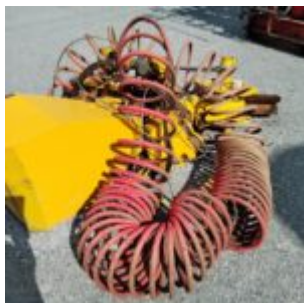

Hook module for overhead crane

Description: Hook module for overhead crane SWL: 37.5 t

Stock: 1

External ID: 1317800

Internal ID: 10419

Category: Deck Equipment

Subcategory: Crane

Dimension (L x B x H) [m]: 3x0,90x1,60

URL:

<https://www.modernamericanrecyclingservices.com/equipment/hook-module-for-overhead-crane-1317800/>

Frederikshavn, Denmark

European Large Scale Recycling

Sandholm 55H

9900 Frederikshavn

+45 53365179

kim@mars-eu.dk