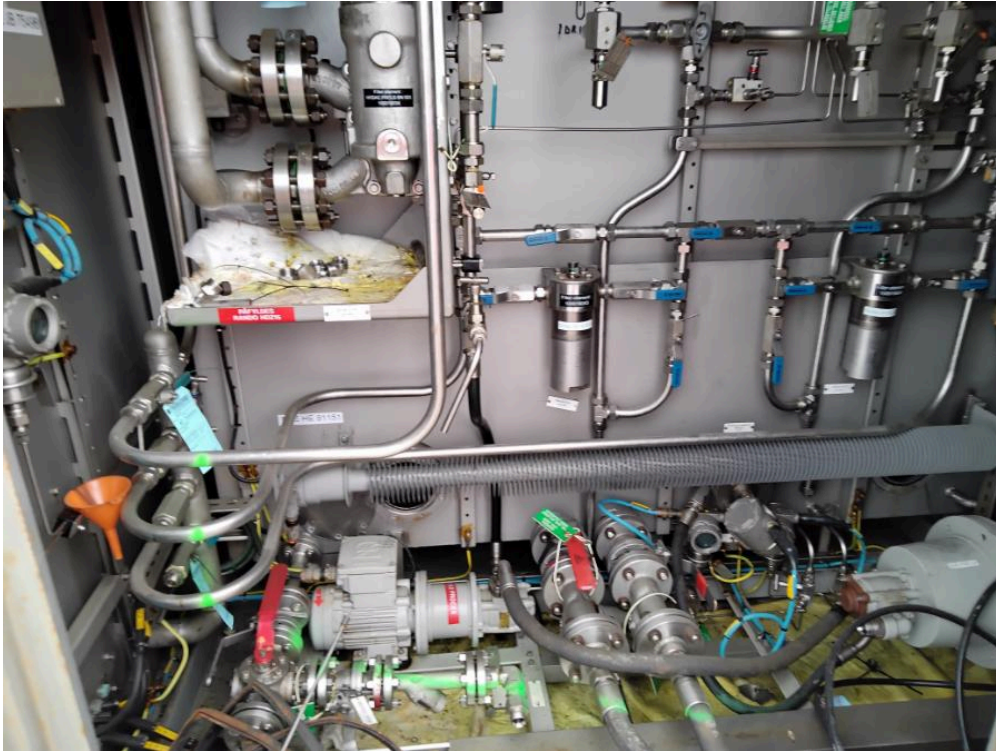

Hydraulic Power Unit

Description: Hydraulic Power Unit
External ID: 1315734
Category: Hydraulic Equipment
Subcategory: Hydraulic Power Unit

Manufacturer: FRAMES

Model: —

Serial No: —

Part No: —

Year: 2006

Weight [kg]: 8500

Dimension (L x B x H) [m]: 3x2x2.30

Condition: —

Tag No: EAE-A8111

URL: <https://www.modernamericanrecyclingservices.com/equipment/hydraulic-power-unit-1315734/>

Frederikshavn, Denmark

European Large Scale Recycling