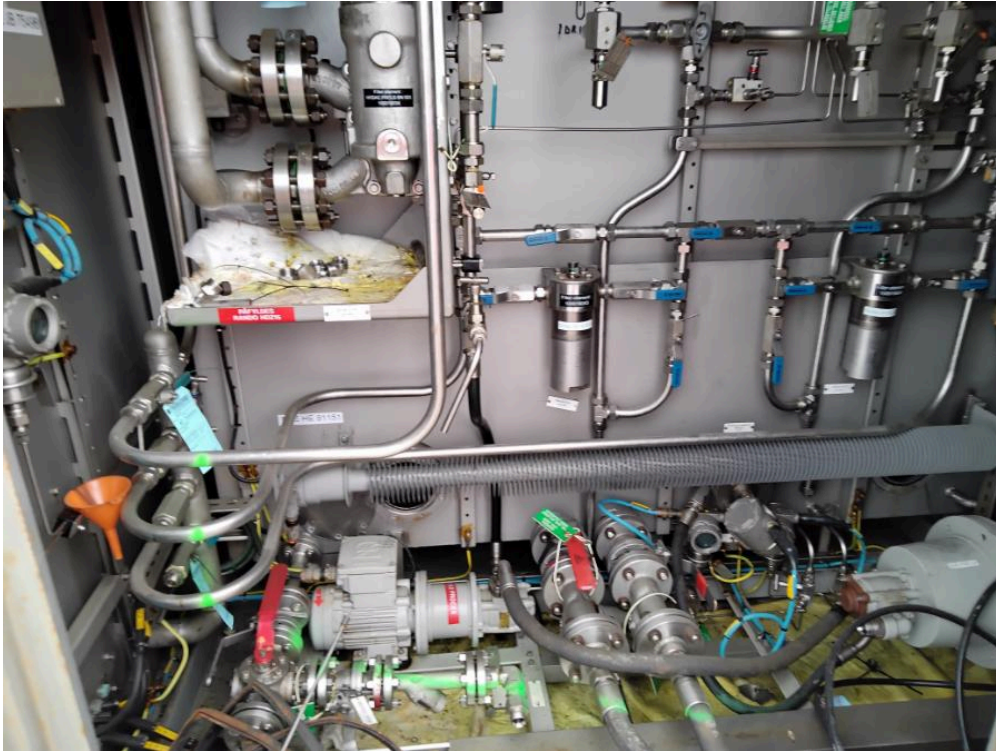

Hydraulic Power Unit - FRAMES

Manufacturer: FRAMES

Description: Hydraulic Power Unit

Year: 2006

Stock: 1

External ID: 1315734

Internal ID: 10408

Category: Hydraulic Equipment

Subcategory: Hydraulic Power Unit

Dimension (L x B x H) [m]: 3x2x2.30

Weight [kg]: 8500

URL: <https://www.modernamericanrecyclingservices.com/equipment/hydraulic-power-unit-1315734/>

Frederikshavn, Denmark