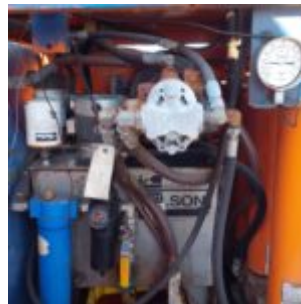

Hydraulic power unit

Condition: Damaged

Stock: 1

External ID: 2142515

Internal ID: 11219

Category: Hydraulic Equipment

Subcategory: Hydraulic Power Unit

Dimension (L x B x H) [m]: 1x1x1.5

Weight [kg]: 600

URL: <https://www.modernamericanrecyclingservices.com/equipment/hydraulic-power-unit-2142515/>

Frederikshavn, Denmark

European Large Scale Recycling

Sandholm 55H
9900 Frederikshavn

+45 53365179
kim@mars-eu.dk