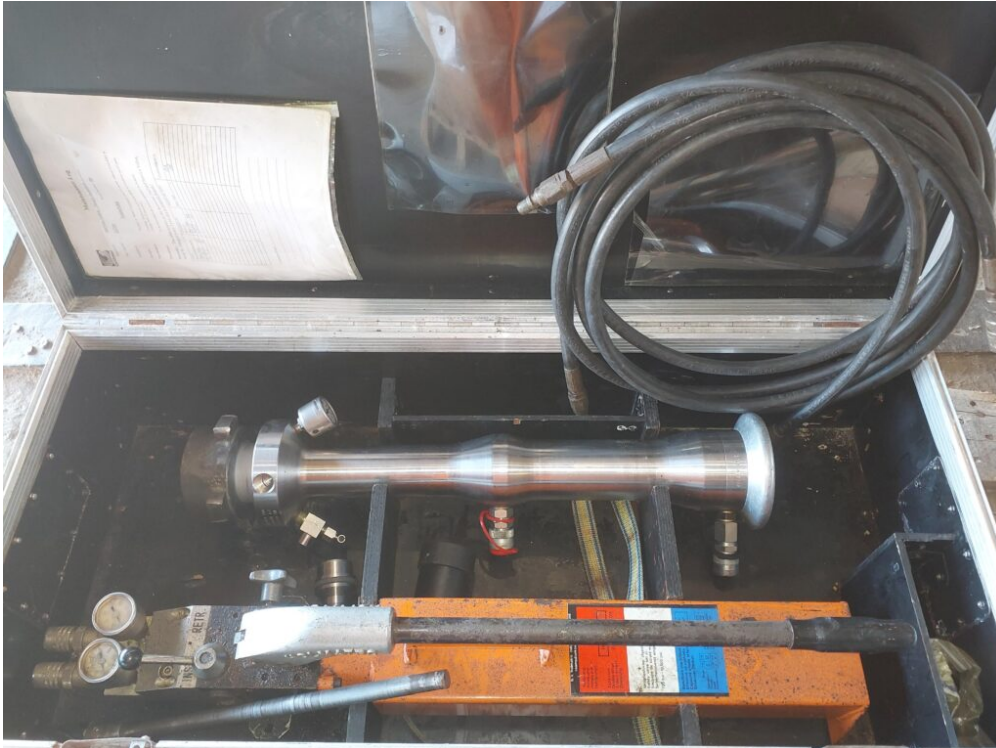

Hydraulic retriever - CorrOcean

Manufacturer: CorrOcean

Model: 11724

Description: Hydraulic retriever and service valve. In flight case with service history. With Holmatro HTW2500 hydraulic hand pump.

Serial No: 06

Condition: Unknown

Stock: 1

External ID: 2187256

Internal ID: 11294

Category: Tools & Machinery

Subcategory: Hydraulic Tools

Dimension (L x B x H) [m]: 1x0.4x0.3

Weight [kg]: 60