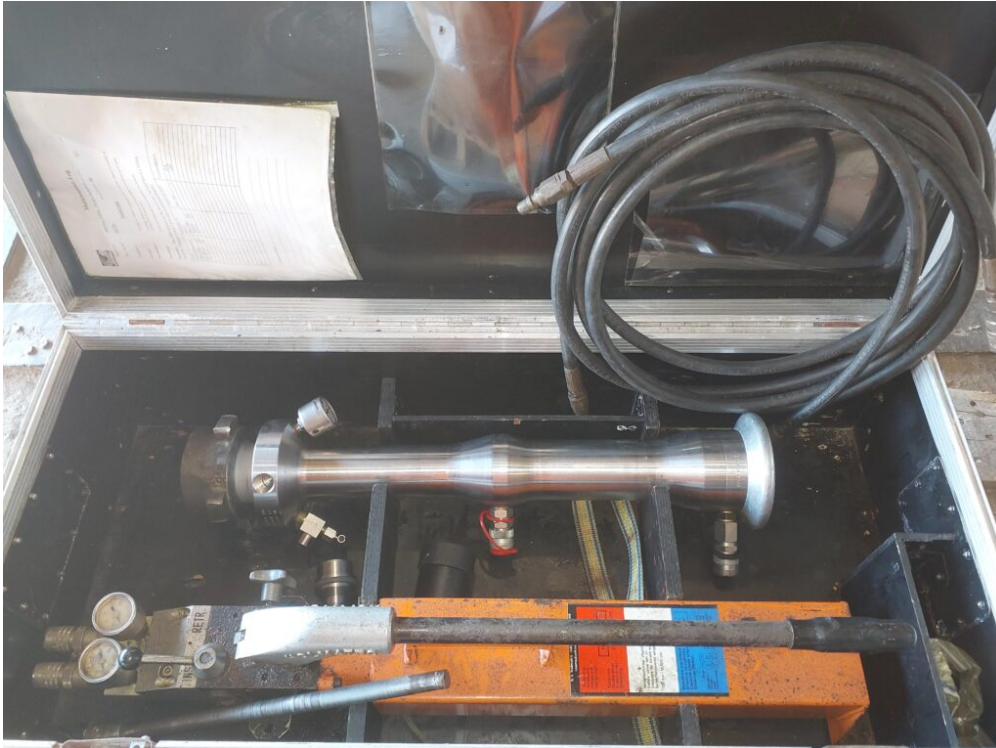

## Hydraulic retriever

**Description:** Hydraulic retriever and service valve. In flight case with service history. With Holmatro HTW2500 hydraulic hand pump.

**External ID:** 2187256

**Category:** Hydraulic Equipment

**Subcategory:** Hydraulic "Lots"

---

**Manufacturer:** CorrOcean

**Model:** 11724

**Serial No:** 06

**Part No:** —

**Year:** —

**Weight [kg]:** 60

**Dimension (L x B x H) [m]:** 1x0.4x0.3

**Condition:** Unknown

**Tag No:** —

**URL:** <https://www.modernamericanrecyclingservices.com/equipment/hydraulic-retriever-2187256/>

---

Frederikshavn, Denmark

European Large Scale Recycling