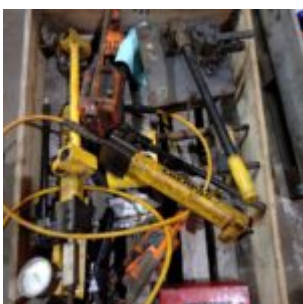

## Hydraulik tool LOT

**Description:** Hydraulik tool LOT

**External ID:** 1363136

**Category:** Hydraulic Equipment

---

**Manufacturer:** —

**Model:** —

**Serial No:** —

**Part No:** —

**Year:** —

**Weight [kg]:** 100

**Dimension (L x B x H) [m]:** —

**Condition:** Used

**Tag No:** —

**URL:** <https://www.modernamericanrecyclingservices.com/equipment/hydraulik-tool-lot-1363136/>