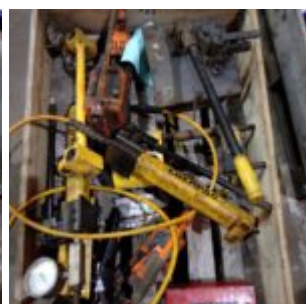

## Hydraulik tool LOT

**Description:** Hydraulik tool LOT

**External ID:** 1363136

**Category:** Hydraulic Equipment

---

**Manufacturer:** —

**Model:** —

**Serial No:** —

**Part No:** —

**Year:** —

**Weight [kg]:** 100

**Dimension (L x B x H) [m]:** —

**Condition:** Used

**Tag No:** —

**URL:** <https://www.modernamericanrecyclingservices.com/equipment/hydraulik-tool-lot-1363136/>