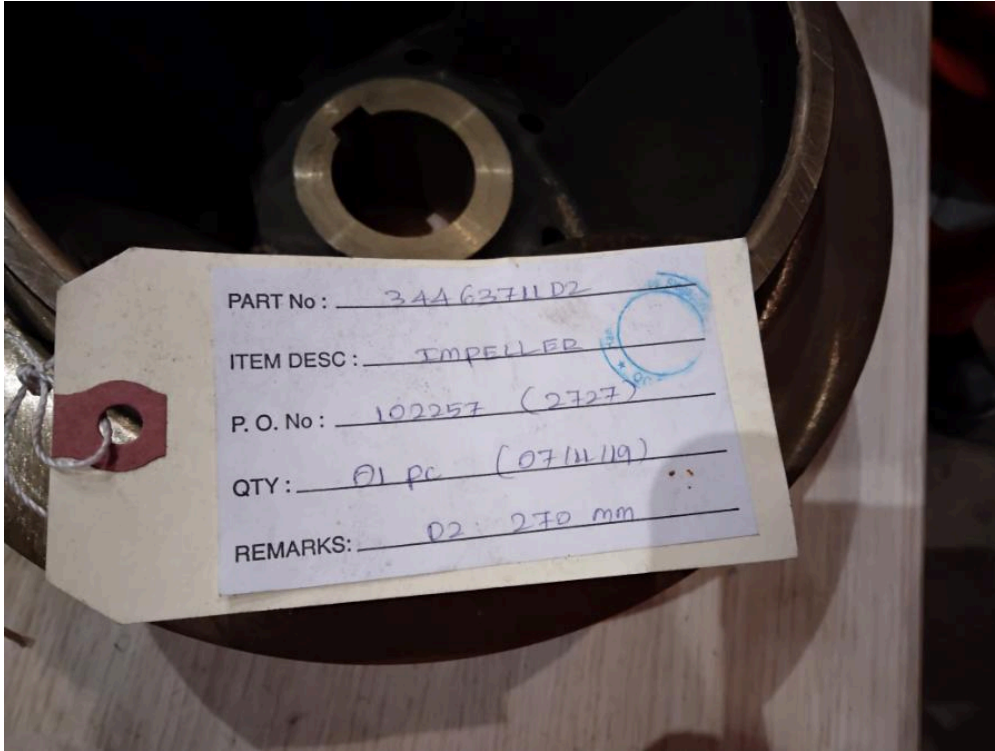

Impeller

Description: Impeller
Part No: 34463711D2
Condition: Good
Stock: 1

External ID: 1967944
Internal ID: 10866
Category: Pumps
Subcategory: Centrifugal Pump
Dimension (L x B x H) [m]: 0,27x0,27x0,13
Weight [kg]: 11,5

URL: <https://www.modernamericanrecyclingservices.com/equipment/impeller-1967944/>

Frederikshavn, Denmark

European Large Scale Recycling

Sandholm 55H
9900 Frederikshavn

+45 53365179
kim@mars-eu.dk