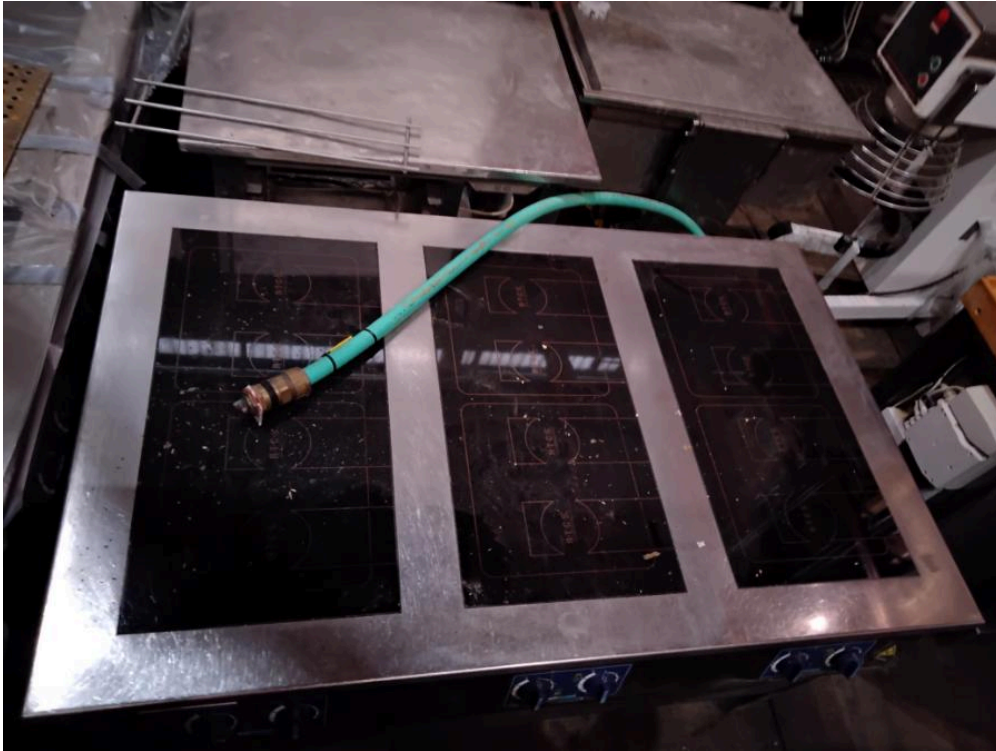

## Induction stove - JONI FOODLINE

**Manufacturer:** JONI FOODLINE

**Description:** Induction stove

**Stock:** 1

---

**External ID:** 1310746

**Internal ID:** 10368

**Category:** Accommodation

**Subcategory:** Kitchen appliances

**Dimension (L x B x H) [m]:** 1,45x0,90x0,85

**Weight [kg]:** 600

**URL:** <https://www.modernamericanrecyclingservices.com/equipment/induction-stove-1310746/>

---

Frederikshavn, Denmark