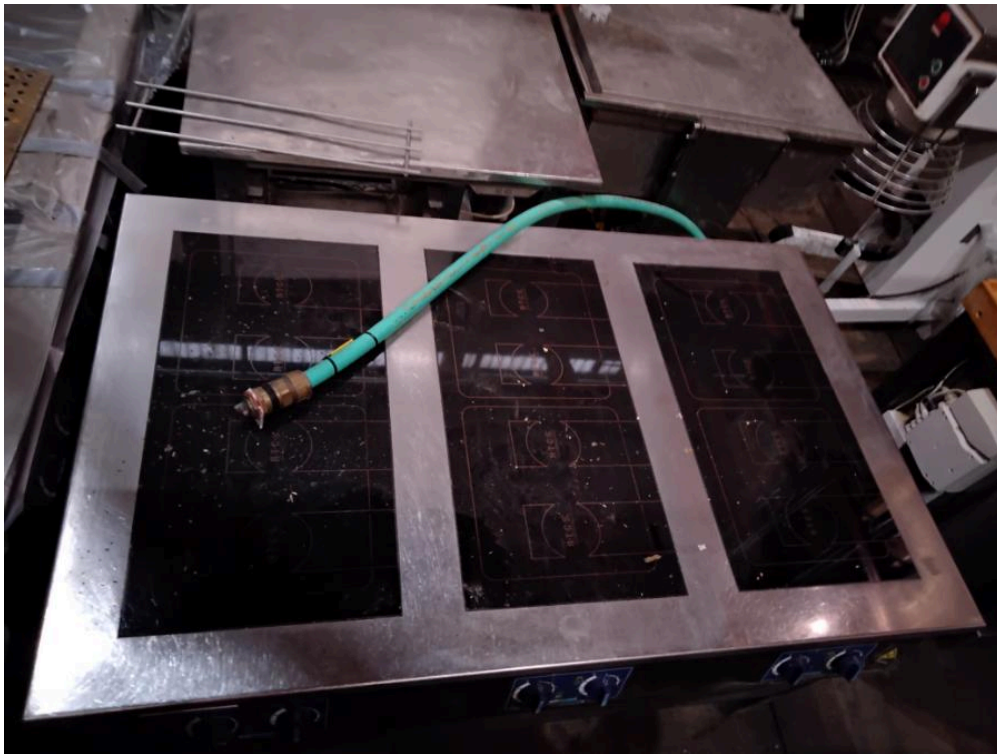

## Induction stove

**Description:** Induction stove  
**External ID:** 1310746  
**Category:** Accommodation  
**Subcategory:** Kitchen appliances

---

**Manufacturer:** JONI FOODLINE  
**Model:** —  
**Serial No:** —  
**Part No:** —  
**Year:** —  
**Weight [kg]:** 600  
**Dimension (L x B x H) [m]:** 1,45x0,90x0,85  
**Condition:** —

URL: <https://www.modernamericanrecyclingservices.com/equipment/induction-stove-1310746/>

---

Frederikshavn, Denmark

European Large Scale Recycling

Sandholm 55H

9900 Frederikshavn

+45 53365179

kim@mars-eu.dk