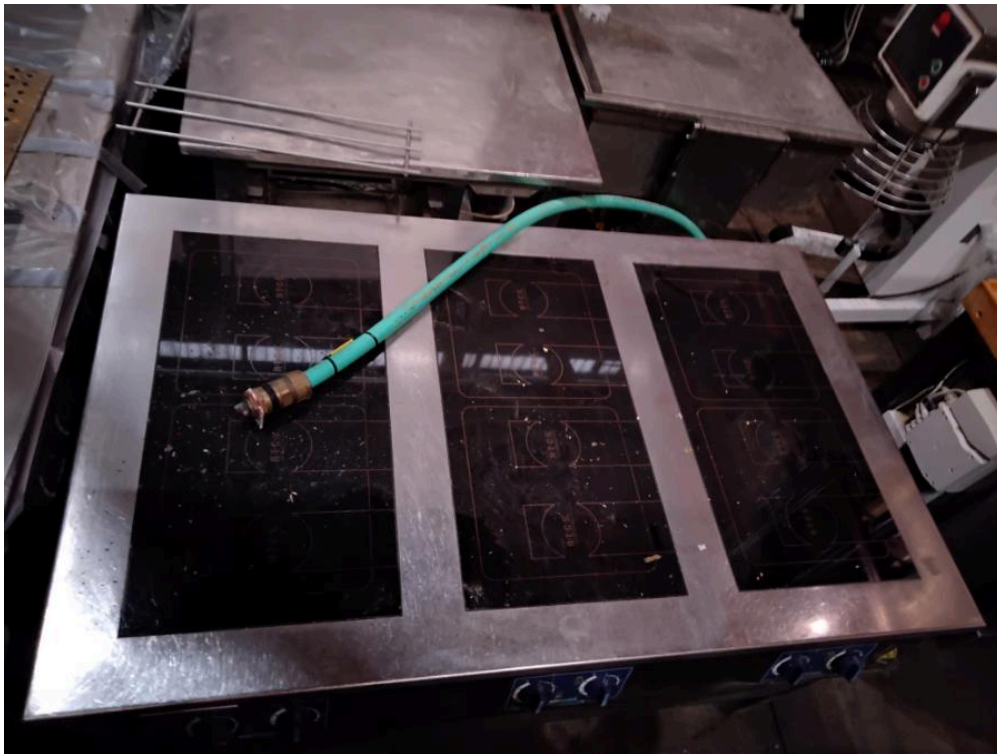

Induction stove

Description: Induction stove
External ID: 1310746
Category: Accommodation
Subcategory: Kitchen appliances

Manufacturer: JONI FOODLINE
Model: —
Serial No: —
Part No: —
Year: —
Weight [kg]: 600
Dimension (L x B x H) [m]: 1,45x0,90x0,85
Condition: —

URL: <https://www.modernamericanrecyclingservices.com/equipment/induction-stove-1310746/>

Frederikshavn, Denmark

European Large Scale Recycling

Sandholm 55H

9900 Frederikshavn

+45 53365179

kim@mars-eu.dk