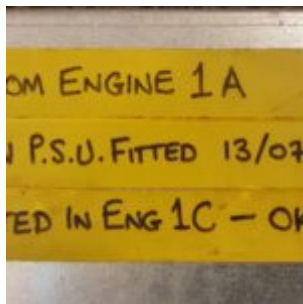

Industrial PC Simatic Panel PC 577

Description: SIMATIC Panel PC 577 15" Touch Pentium 4 2,4 GHz 512 MB RAM (2x256MB DVD-ROM Windows XP Prof. MUI SP2/577

External ID: 2874009

Category: Electrical Equipment

Subcategory: PLC Equipment

Manufacturer: Siemens

Model: PC 577

Serial No: SVPV1001139

Part No: 6AV7822-0AB10-1AC0

Year: —

Weight [kg]: 15

Dimension (L x B x H) [m]: 0,48x0,31x0,18

Condition: Used

Tag No: —

URL:

<https://www.modernamericanrecyclingservices.com/equipment/industrial-pc-simatic-panel-pc-577-2874009/>

Frederikshavn, Denmark

European Large Scale Recycling

Sandholm 55H
9900 Frederikshavn