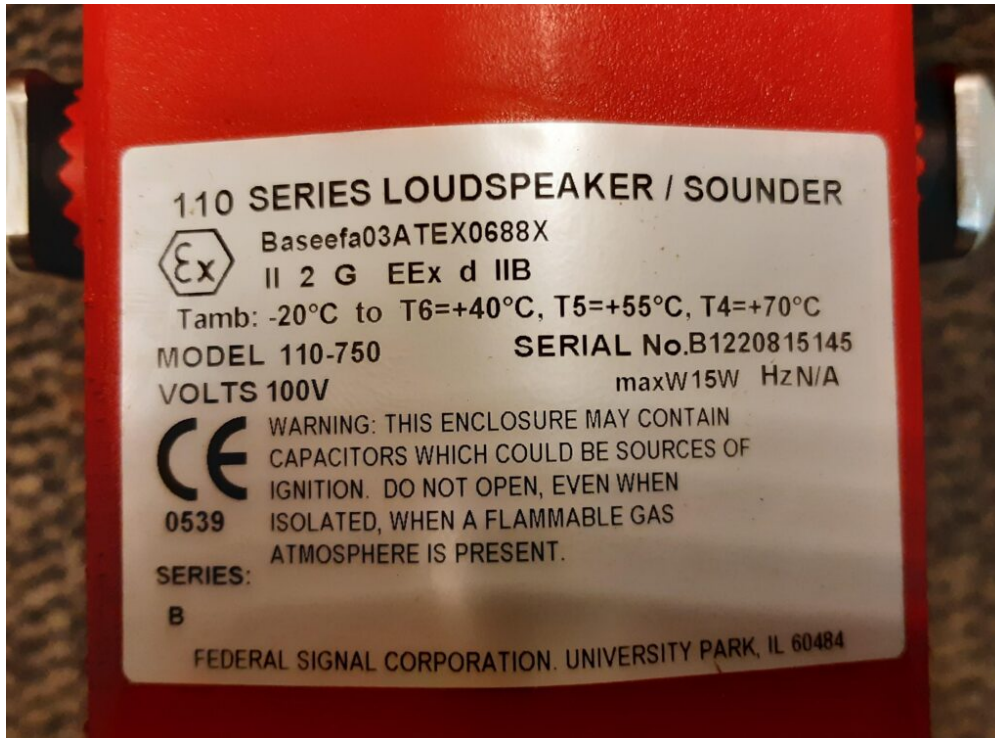

## Loudspeaker/Sounder

**Description:** Federal Signal 110 Series Model 110-750 Loudspeaker/Sounder

**External ID:** 2874265

**Category:** Electrical Equipment

**Manufacturer:** Federal Signal

**Model:** 110-750

**Serial No:** B1220815145

**Part No:** —

**Year:** —

**Weight [kg]:** 4

**Dimension (L x B x H) [m]:** 0,30X0,30X0,30

**Condition:** New

**Tag No:** —

**URL:** <https://www.modernamericanrecyclingservices.com/equipment/loudspeakersouder-2874265/>