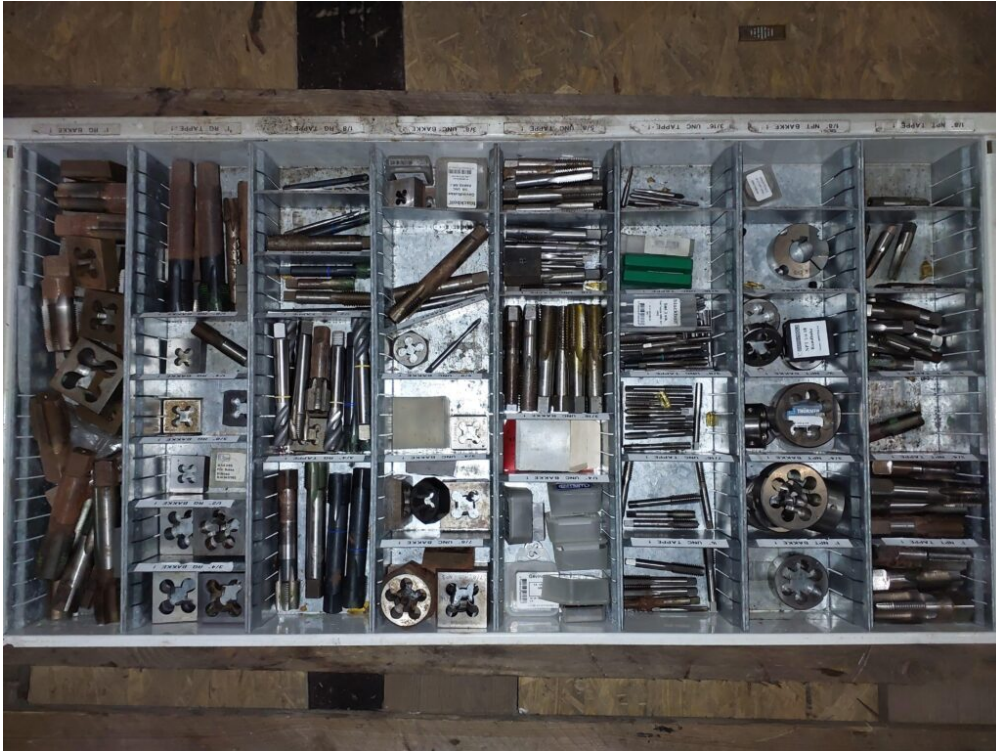

## Machining tools LOT

**Description:** Variety of metal work tools for threading

**External ID:** 2398214

**Category:** Deck Equipment

**Manufacturer:** Unknown

**Model:** —

**Serial No:** —

**Part No:** —

**Year:** —

**Weight [kg]:** 200

**Dimension (L x B x H) [m]:** —

**Condition:** Good

**Tag No:** —

**URL:** <https://www.modernamericanrecyclingservices.com/equipment/machining-tools-lot-2398214/>

---

Frederikshavn, Denmark