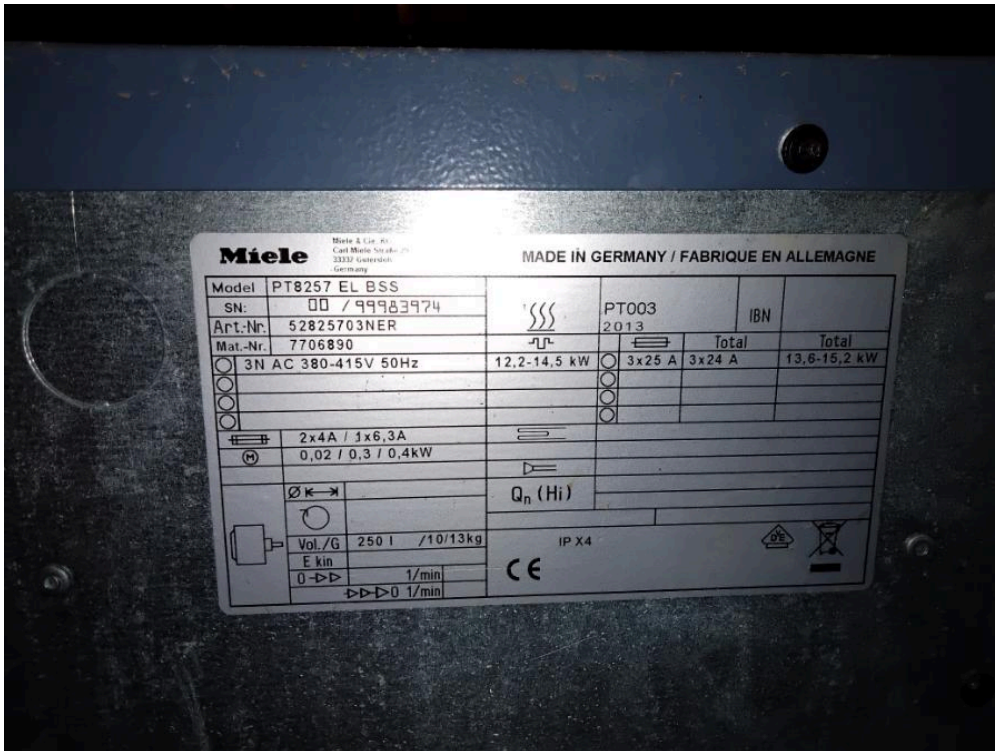

Miele Tumble dryer - Miele

Manufacturer: Miele
Model: PT8257 EL BSS
Description: Miele Tumble dryer
Serial No: 00 / 99983974
Stock: 1

External ID: 1315732
Internal ID: 10406
Category: Accommodation
Subcategory: Sanitation
Dimension (L x B x H) [m]: 0.8x0.9x1.4
Weight [kg]: 250

URL: <https://www.modernamericanrecyclingservices.com/equipment/miele-tumble-dryer-1315732/>

Frederikshavn, Denmark

European Large Scale Recycling

Sandholm 55H
9900 Frederikshavn

+45 53365179
kim@mars-eu.dk