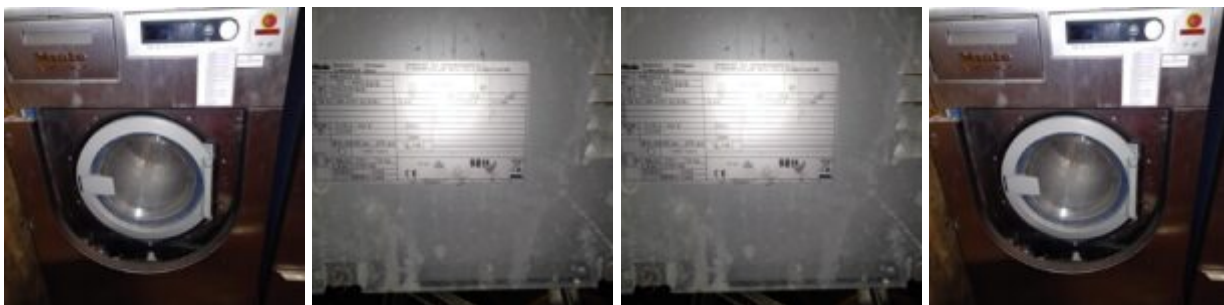

Miele Washing machine

Description: Miele Washing machine

External ID: 1315733

Category: Accommodation

Subcategory: Sanitation

Manufacturer: Miele

Model: PW 6137 EL

Serial No: 00 / 99945148

Part No: —

Year: —

Weight [kg]: 250

Dimension (L x B x H) [m]: 0.8x0.9x1.3

Condition: —

Tag No: WAC-X-92807

URL:

<https://www.modernamericanrecyclingservices.com/equipment/miele-washing-machine-1315733/>