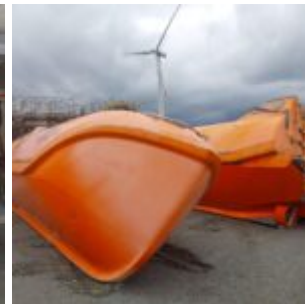

Norsafe lifeboat

Description: Max: 55 pers. Max: 14240 kg Engine: 40HP SABB Serial no.: 16820 16821

External ID: 2093956

Category: Safety Equipment

Subcategory: Lifeboats

Manufacturer: Norsafe

Model: GES40 vers. T

Serial No: 16820

Part No: —

Year: 2012

Weight [kg]: 7000

Dimension (L x B x H) [m]: 12x2.75x3.42

Condition: Unknown

Tag No: —

URL: <https://www.modernamericanrecyclingservices.com/equipment/norsafe-lifeboat-2093956/>