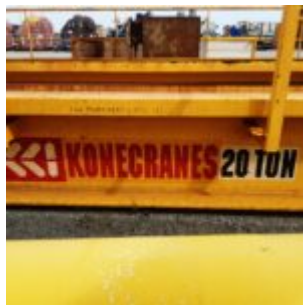

Overhead Crane - Konecranes

Manufacturer: Konecranes

Model: Double Girder Overhead Crane

Description: Konecranes: Double Girder Overhead Crane Detroit Hoist and Crane Co.: 20Ton Hoist
Span: 13800mm

Serial No: 410076

Year: 2004

Condition: Unknown

Stock: 1

External ID: 2739260

Internal ID: 11737

Category: Deck Equipment

Subcategory: Crane

Dimension (L x B x H) [m]: 14,5X4,80X1,80